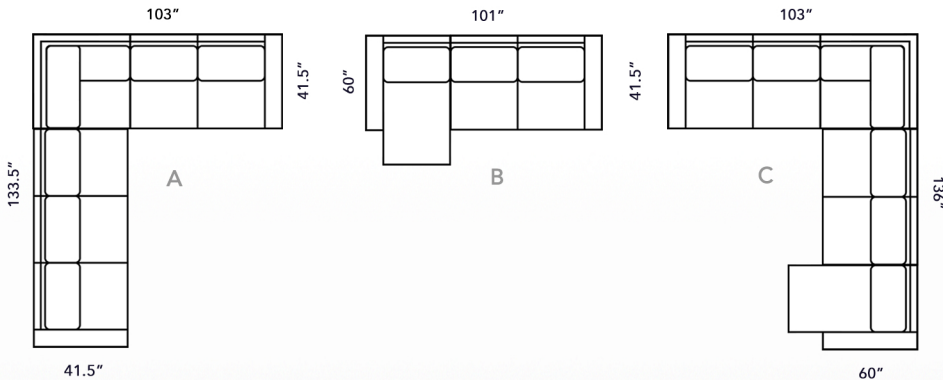

## PILLOWS BY PIECE

A	15 LF SOFA + 74 RF CORNER SOFA	SOFA	2 XP, 2 MP
	133.5" x 103" x 41.5"	LOVESEAT	2 XP, 2 MP
B	65 LF CHAISE + 34 RF LOVESEAT	CHAIR	1 LKP
	101" x 60"	OTTOMAN	-
C	75 LF CORNER SOFA + 31 ARMLESS LOVESEAT + 64 RF CHAISE 103" x 136" x 60"	RF SOFA	1 XP, 1 MP
		LF SOFA	1 XP, 1 MP
		XA LOVESEAT	-
		XA CHAIR	-
		RF LOVESEAT	1 XP, 1 MP
		LF LOVESEAT	1 XP, 1 MP
		RF CHAIR	1 XP, 1 MP
		LF CHAIR	1 XP, 1 MP
		CORNER	2 XP, 1 MP
		WEDGE	2 XP, 1 MP
RF C. SOFA	3 XP, 2 MP		
LF C. SOFA	3 XP, 2 MP		

△ F65 LF CHAISE, F31 ARMLESS LOVESEAT, F71 WEDGE, F34 RF LOVESEAT

AVAILABLE IN  
FABRIC AND LEATHER

(R, RM, U, UM) FABRICS  
(LTH) LEATHERS

#	OVERALL HEIGHT	OVERALL WIDTH	OVERALL DEPTH	INSIDE WIDTH	INSIDE DEPTH	ARM HEIGHT	SEAT HEIGHT
SOFA	10	37.5	101	41.5	84.5	26	20.5
LOVESEAT	30	37.5	72.5	41.5	56	26	20.5
CHAIR	40	37.5	44	41.5	27.5	26	20.5
OTTOMAN	50	16.5	36.5	24.5			
STORAGE OTTO	55	20.5	37.5	37.5			
RF SOFA	14	37.5	92	41.5	85	26	20.5
LF SOFA	15	37.5	92	41.5	85	26	20.5
XA LOVESEAT	31	37.5	57.5	41.5	57.5	26	20.5
RF LOVESEAT	34	37.5	64	41.5	57	26	20.5
LF LOVESEAT	35	37.5	64	41.5	57	26	20.5
XA CHAIR	41	37.5	28.5	41.5	28.5	26	20.5
RF CHAIR	44	37.5	35.5	41.5	28.5	26	20.5
LF CHAIR	45	37.5	35.5	41.5	28.5	26	20.5
RF CHAISE	64	37.5	37	60	30	26	20.5
LF CHAISE	65	37.5	37	60	30	26	20.5
CORNER	70	37.5	41.5	41.5	25.5	26	20.5
WEDGE	71	37.5	50.5	34	34	26	20.5
RF C. SOFA	74	37.5	103	41.5	79	26	20.5
LF C. SOFA	75	37.5	103	41.5	79	26	20.5