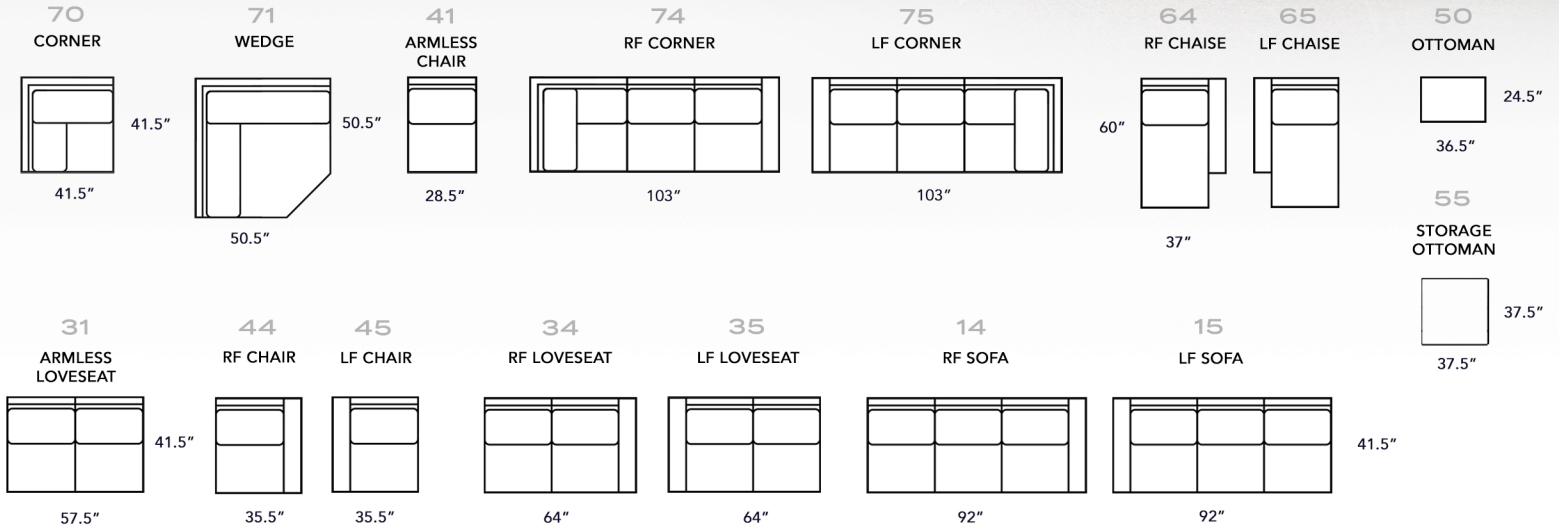

## INDIVIDUAL PIECES

## PILLOWS BY PIECE

A	15 LF SOFA + 74 RF CORNER SOFA	SOFA	2 XP, 2 MP
	133.5" x 103" x 41.5"	LOVESEAT	2 XP, 2 MP
B	65 LF CHAISE + 34 RF LOVESEAT	CHAIR	1 LKP
	101" x 60"	OTTOMAN	-
C	75 LF CORNER SOFA + 31 ARMLESS LOVESEAT + 64 RF CHAISE 103" x 136" x 60"	RF SOFA	1 XP, 1 MP
		LF SOFA	1 XP, 1 MP
		XA LOVESEAT	-
		XA CHAIR	-
		RF LOVESEAT	1 XP, 1 MP
		LF LOVESEAT	1 XP, 1 MP
		RF CHAIR	1 XP, 1 MP
		LF CHAIR	1 XP, 1 MP
		CORNER	2 XP, 1 MP
		WEDGE	2 XP, 1 MP
RF C. SOFA	3 XP, 2 MP		
LF C. SOFA	3 XP, 2 MP		

## 3333 GROUP

BACKS: LOOSE PILLOW BACKS  
SEATING: SINUOUS SPRINGS  
LEG USED: #11  
STORAGE OTTO: #19  
TOSS PILLOW USED:  
EXTRA LARGE - 23S0-W (22")  
MEDIUM - 21S0-W (20")  
KIDNEY - 27RO-W (26")  
NAILHEAD OPTIONAL  
4 FINISHES AVAILABLE

△ F65 LF CHAISE, F31 ARMLESS LOVESEAT, F71 WEDGE, F34 RF LOVESEAT

AVAILABLE IN  
FABRIC AND LEATHER

(R, RM, U, UM) FABRICS  
(LTH) LEATHERS

#	OVERALL HEIGHT	OVERALL WIDTH	OVERALL DEPTH	INSIDE WIDTH	INSIDE DEPTH	ARM HEIGHT	SEAT HEIGHT
SOFA	10	37.5	101	41.5	84.5	26	20.5
LOVESEAT	30	37.5	72.5	41.5	56	26	20.5
CHAIR	40	37.5	44	41.5	27.5	26	20.5
OTTOMAN	50	16.5	36.5	24.5			
STORAGE OTTO	55	20.5	37.5	37.5			
RF SOFA	14	37.5	92	41.5	85	26	20.5
LF SOFA	15	37.5	92	41.5	85	26	20.5
XA LOVESEAT	31	37.5	57.5	41.5	57.5	26	20.5
RF LOVESEAT	34	37.5	64	41.5	57	26	20.5
LF LOVESEAT	35	37.5	64	41.5	57	26	20.5
XA CHAIR	41	37.5	28.5	41.5	28.5	26	20.5
RF CHAIR	44	37.5	35.5	41.5	28.5	26	20.5
LF CHAIR	45	37.5	35.5	41.5	28.5	26	20.5
RF CHAISE	64	37.5	37	60	30	26	20.5
LF CHAISE	65	37.5	37	60	30	26	20.5
CORNER	70	37.5	41.5	41.5	25.5	26	20.5
WEDGE	71	37.5	50.5	34	34	26	20.5
RF C. SOFA	74	37.5	103	41.5	79	26	20.5
LF C. SOFA	75	37.5	103	41.5	79	26	20.5