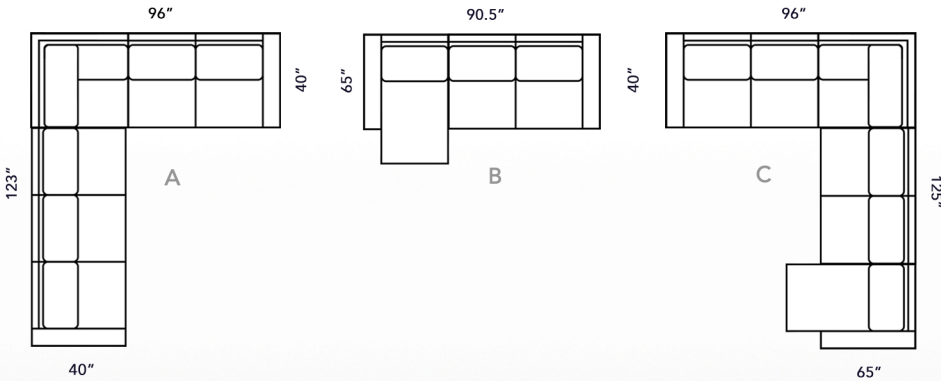

2424 SECTIONAL

INDIVIDUAL PIECES

POPULAR COMBINATIONS

PILLOWS BY PIECE

Combination	Item	Quantity
A	15 LF SOFA + 74 RF CORNER SOFA	2 XP, 2 MP
	LOVESEAT	2 XP, 2 MP
	CHAIR	1 LKP
	OTTOMAN	-
	STORAGE OTTO	-
B	65 LF CHAISE + 34 RF LOVESEAT	1 XP, 1 MP
	RF SOFA	1 XP, 1 MP
	LF SOFA	1 XP, 1 MP
	XA LOVESEAT	-
	XA CHAIR	-
C	75 LF CORNER SOFA + 31 ARMLESS LOVESEAT + 64 RF CHAISE	1 XP, 1 MP
	RF LOVESEAT	1 XP, 1 MP
	RF CHAIR	1 XP, 1 MP
	LF CHAIR	1 XP, 1 MP
	RF CHAISE	1 XP, 1 MP
	LF CHAISE	1 XP, 1 MP
	CORNER	2 XP, 1 MP
	WEDGE	2 XP, 1 MP
	RF C. SOFA	3 XP, 2 MP
	LF C. SOFA	3 XP, 2 MP

STYLE INFORMATION

2424 GROUP

BACKS: LOOSE PILLOW BACKS
 SEATING: SINUOUS SPRINGS
 LEG USED: #19 (STRAIGHT) OR #57 (ROUND)
 TOSS PILLOW USED:
 EXTRA LARGE - 2350-W (22")
 MEDIUM - 2150-W (20")
 NAILHEAD OPTIONAL
 4 FINISHES AVAILABLE
 DOWN CUSHIONS AVAILABLE

△ F75 LF CORNER SOFA, F14 RF SOFA, L55 STORAGE OTTOMAN

AVAILABLE IN FABRIC AND LEATHER

(R, RM, U, UM) FABRICS (LTH) LEATHERS

#	OVERALL HEIGHT	OVERALL WIDTH	OVERALL DEPTH	INSIDE WIDTH	INSIDE DEPTH	ARM HEIGHT	SEAT HEIGHT
SOFA	10	35.5	91	40	77	23.5	27.5
LOVESEAT	30	35.5	65	40	51	23.5	27.5
CHAIR	40	35.5	38.5	40	25.5	23.5	27.5
OTTOMAN	50	17	34	25.5			
STORAGE OTTO	55	20	37	37			
RF SOFA	14	35.5	83	40	76	23.5	27.5
LF SOFA	15	35.5	83	40	76	23.5	27.5
XA LOVESEAT	31	35.5	52	40	52	23.5	27.5
RF LOVESEAT	34	35.5	57.5	40	50.5	23.5	27.5
LF LOVESEAT	35	35.5	57.5	40	50.5	23.5	27.5
XA CHAIR	41	35.5	26	40	26	23.5	27.5
RF CHAIR	44	35.5	31.5	40	24.5	23.5	27.5
LF CHAIR	45	35.5	31.5	40	24.5	23.5	27.5
RF CHAISE	64	35.5	33	65	26	48.5	27.5
LF CHAISE	65	35.5	33	65	26	48.5	27.5
CORNER	70	35.5	40	40	23.5	23.5	27.5
WEDGE	71	35.5	49	49	32.5	32.5	27.5
RF C. SOFA	74	35.5	96	40	79.5	23.5	27.5
LF C. SOFA	75	35.5	96	40	79.5	23.5	27.5