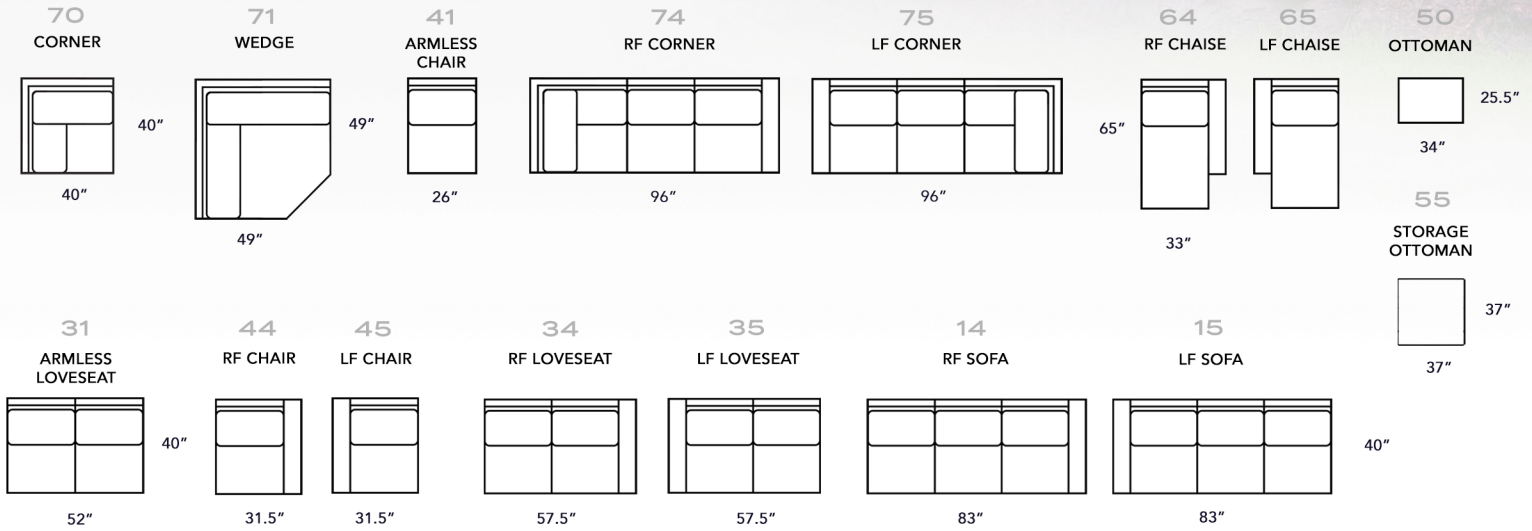

2424 SECTIONAL

INDIVIDUAL PIECES

POPULAR COMBINATIONS

PILLOWS BY PIECE

Combination	Item	Quantity
A	15 LF SOFA + 74 RF CORNER SOFA	2 XP, 2 MP
	LOVESEAT	2 XP, 2 MP
	CHAIR	1 LKP
	OTTOMAN	-
	STORAGE OTTO	-
B	65 LF CHAISE + 34 RF LOVESEAT	1 XP, 1 MP
	RF SOFA	1 XP, 1 MP
	LF SOFA	1 XP, 1 MP
	XA LOVESEAT	-
	XA CHAIR	-
C	75 LF CORNER SOFA + 31 ARMLESS LOVESEAT + 64 RF CHAISE	1 XP, 1 MP
	RF LOVESEAT	1 XP, 1 MP
	RF CHAIR	1 XP, 1 MP
	LF CHAIR	1 XP, 1 MP
	RF CHAISE	1 XP, 1 MP
	LF CHAISE	1 XP, 1 MP
	CORNER	2 XP, 1 MP
	WEDGE	2 XP, 1 MP
	RF C. SOFA	3 XP, 2 MP
	LF C. SOFA	3 XP, 2 MP

STYLE INFORMATION

2424 GROUP

BACKS: LOOSE PILLOW BACKS
 SEATING: SINUOUS SPRINGS
 LEG USED: #19 (STRAIGHT) OR #57 (ROUND)
 TOSS PILLOW USED:
 EXTRA LARGE - 2350-W (22")
 MEDIUM - 2150-W (20")
 NAILHEAD OPTIONAL
 4 FINISHES AVAILABLE
 DOWN CUSHIONS AVAILABLE

△ F75 LF CORNER SOFA, F14 RF SOFA, L55 STORAGE OTTOMAN

AVAILABLE IN FABRIC AND LEATHER

(R, RM, U, UM) FABRICS (LTH) LEATHERS

#	OVERALL HEIGHT	OVERALL WIDTH	OVERALL DEPTH	INSIDE WIDTH	INSIDE DEPTH	ARM HEIGHT	SEAT HEIGHT
SOFA	10	35.5	91	40	77	23.5	27.5
LOVESEAT	30	35.5	65	40	51	23.5	27.5
CHAIR	40	35.5	38.5	40	25.5	23.5	27.5
OTTOMAN	50	17	34	25.5			
STORAGE OTTO	55	20	37	37			
RF SOFA	14	35.5	83	40	76	23.5	27.5
LF SOFA	15	35.5	83	40	76	23.5	27.5
XA LOVESEAT	31	35.5	52	40	52	23.5	27.5
RF LOVESEAT	34	35.5	57.5	40	50.5	23.5	27.5
LF LOVESEAT	35	35.5	57.5	40	50.5	23.5	27.5
XA CHAIR	41	35.5	26	40	26	23.5	27.5
RF CHAIR	44	35.5	31.5	40	24.5	23.5	27.5
LF CHAIR	45	35.5	31.5	40	24.5	23.5	27.5
RF CHAISE	64	35.5	33	65	26	48.5	27.5
LF CHAISE	65	35.5	33	65	26	48.5	27.5
CORNER	70	35.5	40	40	23.5	23.5	27.5
WEDGE	71	35.5	49	49	32.5	32.5	27.5
RF C. SOFA	74	35.5	96	40	79.5	23.5	27.5
LF C. SOFA	75	35.5	96	40	79.5	23.5	27.5