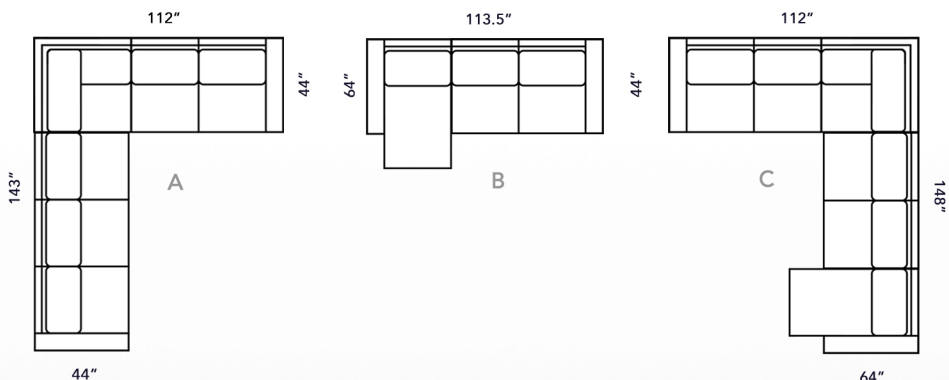

5151 SECTIONAL

INDIVIDUAL PIECES

POPULAR COMBINATIONS

PILLOWS BY PIECE

A	15 LF SOFA + 74 RF CORNER SOFA	SOFA	2 XP, 2 MP
	143" x 112" x 44"	LOVESEAT	2 XP, 2 MP
B	65 LF CHAISE + 34 RF LOVESEAT	CHAIR	1 LKP
	113.5" x 64"	OTTOMAN	-
C	75 LF CORNER SOFA + 31 ARMLESS LOVESEAT + 64 RF CHAISE 112" x 148" x 64"	RF SOFA	1 XP, 1 MP
		LF SOFA	1 XP, 1 MP
		XA LOVESEAT	-
		XA CHAIR	-
		RF LOVESEAT	1 XP, 1 MP
		LF LOVESEAT	1 XP, 1 MP
		RF CHAIR	1 XP, 1 MP
		LF CHAIR	1 XP, 1 MP
		CORNER	2 XP, 1 MP
		WEDGE	2 XP, 1 MP
	RF C. SOFA	3 XP, 2 MP	
	LF C. SOFA	3 XP, 2 MP	

STYLE INFORMATION

5151 GROUP

BACKS: LOOSE PILLOW BACKS
SEATING: SINUOUS SPRINGS
LEG USED: #61 (SQUARE) OR TR21 (ROUND)
STORAGE OTTO: #19 (SQUARE) OR #57 (ROUND)
TOSS PILLOW USED:
EXTRA LARGE - 2350-W (22")
MEDIUM - 2150-W (20")
NAILHEAD OPTIONAL,
4 FINISHES AVAILABLE

△ F75 LEFT-FACING CORNER SOFA + F14 RIGHT-FACING SOFA + F55 STORAGE OTTOMAN

AVAILABLE IN
FABRIC

R FABRICS

	#	OVERALL HEIGHT	OVERALL WIDTH	OVERALL DEPTH	INSIDE WIDTH	INSIDE DEPTH	ARM HEIGHT	SEAT HEIGHT
SOFA	10	37.5	95	44	76	26.5	24.5	20
LOVESEAT	30	37.5	75	44	56	26.5	24.5	20
CHAIR	40	37.5	49.5	44	30.5	26.5	24.5	20
OTTOMAN	50	16.5	37.5	25.5				
STORAGE OTTO	55	19	39.5	39.5				
RF SOFA	14	37.5	99	44	89.5	26.5	24.5	20
LF SOFA	15	37.5	99	44	89.5	26.5	24.5	20
XA LOVESEAT	31	37.5	60	44	60	26.5		20
RF LOVESEAT	34	37.5	69.5	44	60	26.5	24.5	20
LF LOVESEAT	35	37.5	69.5	44	60	26.5	24.5	20
XA CHAIR	41	37.5	30	44	30	26.5		20
RF CHAIR	44	37.5	39.5	44	30	26.5	24.5	20
LF CHAIR	45	37.5	39.5	44	30	26.5	24.5	20
RF CHAISE	64	37.5	44	64	35	48	24.5	20
LF CHAISE	65	37.5	44	64	35	48	24.5	20
CORNER	70	37.5	44	44	26.5	26.5		20
WEDGE	71	37.5	54	54	36	36		20
RF C. SOFA	74	37.5	112	44	86	26.5	24.5	20
LF C. SOFA	75	37.5	112	44	86	26.5	24.5	20