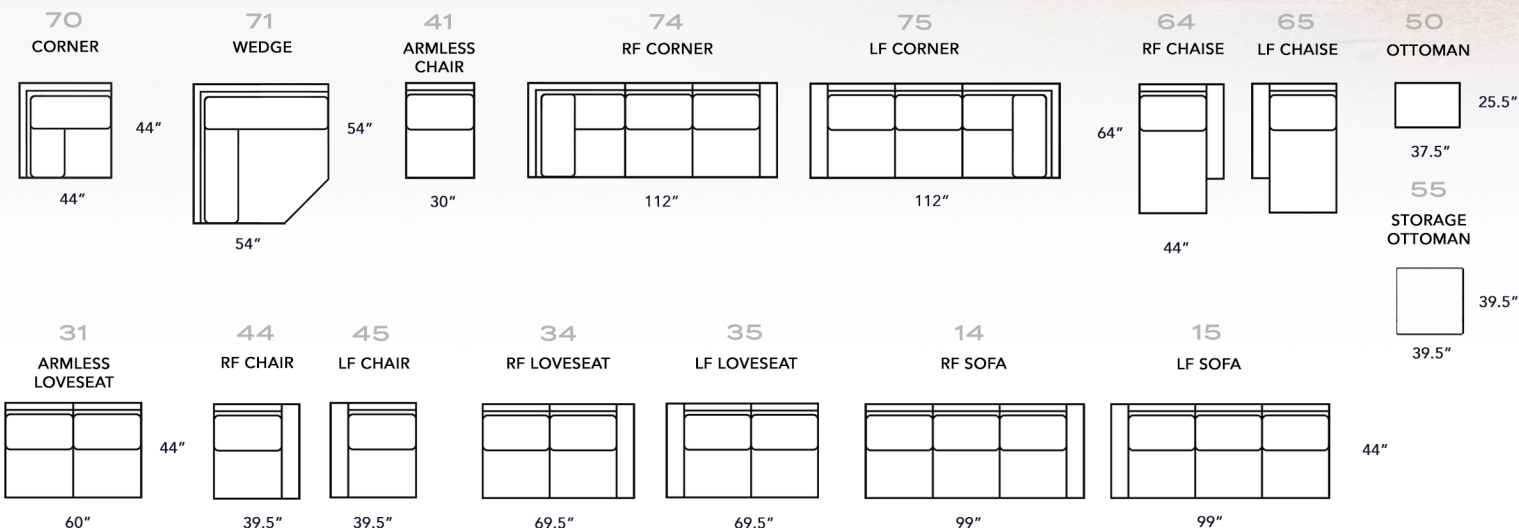

5151 SECTIONAL

INDIVIDUAL PIECES

POPULAR COMBINATIONS

PILLOWS BY PIECE

A	15 LF SOFA + 74 RF CORNER SOFA	SOFA	2 XP, 2 MP
	143" x 112" x 44"	LOVESEAT	2 XP, 2 MP
B	65 LF CHAISE + 34 RF LOVESEAT	CHAIR	1 LKP
	113.5" x 64"	OTTOMAN	-
C	75 LF CORNER SOFA + 31 ARMLESS LOVESEAT + 64 RF CHAISE 112" x 148" x 64"	RF SOFA	1 XP, 1 MP
		LF SOFA	1 XP, 1 MP
		XA LOVESEAT	-
		XA CHAIR	-
		RF LOVESEAT	1 XP, 1 MP
		LF LOVESEAT	1 XP, 1 MP
		RF CHAIR	1 XP, 1 MP
		LF CHAIR	1 XP, 1 MP
		CORNER	2 XP, 1 MP
		WEDGE	2 XP, 1 MP
	RF C. SOFA	3 XP, 2 MP	
	LF C. SOFA	3 XP, 2 MP	

STYLE INFORMATION

5151 GROUP

BACKS: LOOSE PILLOW BACKS
SEATING: SINUOUS SPRINGS
LEG USED: #61 (SQUARE) OR TR21 (ROUND)
STORAGE OTTO: #19 (SQUARE) OR #57 (ROUND)
TOSS PILLOW USED:
EXTRA LARGE - 2350-W (22")
MEDIUM - 2150-W (20")
NAILHEAD OPTIONAL,
4 FINISHES AVAILABLE

△ F75 LEFT-FACING CORNER SOFA + F14 RIGHT-FACING SOFA + F55 STORAGE OTTOMAN

AVAILABLE IN
FABRIC

R FABRICS

	#	OVERALL HEIGHT	OVERALL WIDTH	OVERALL DEPTH	INSIDE WIDTH	INSIDE DEPTH	ARM HEIGHT	SEAT HEIGHT
SOFA	10	37.5	95	44	76	26.5	24.5	20
LOVESEAT	30	37.5	75	44	56	26.5	24.5	20
CHAIR	40	37.5	49.5	44	30.5	26.5	24.5	20
OTTOMAN	50	16.5	37.5	25.5				
STORAGE OTTO	55	19	39.5	39.5				
RF SOFA	14	37.5	99	44	89.5	26.5	24.5	20
LF SOFA	15	37.5	99	44	89.5	26.5	24.5	20
XA LOVESEAT	31	37.5	60	44	60	26.5		20
RF LOVESEAT	34	37.5	69.5	44	60	26.5	24.5	20
LF LOVESEAT	35	37.5	69.5	44	60	26.5	24.5	20
XA CHAIR	41	37.5	30	44	30	26.5		20
RF CHAIR	44	37.5	39.5	44	30	26.5	24.5	20
LF CHAIR	45	37.5	39.5	44	30	26.5	24.5	20
RF CHAISE	64	37.5	44	64	35	48	24.5	20
LF CHAISE	65	37.5	44	64	35	48	24.5	20
CORNER	70	37.5	44	44	26.5	26.5		20
WEDGE	71	37.5	54	54	36	36		20
RF C. SOFA	74	37.5	112	44	86	26.5	24.5	20
LF C. SOFA	75	37.5	112	44	86	26.5	24.5	20