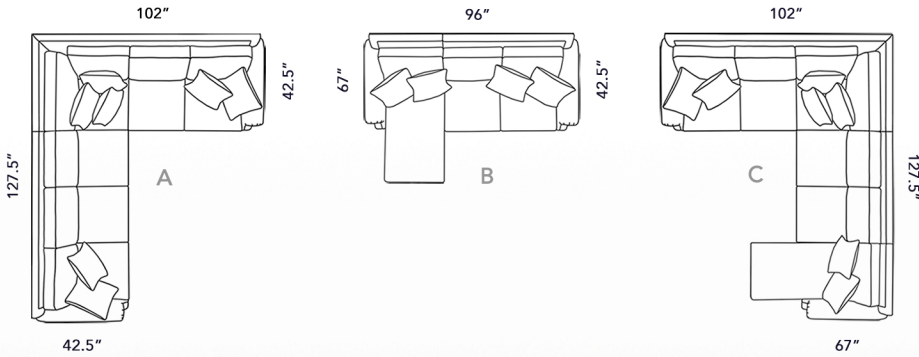

4300 SECTIONAL

INDIVIDUAL PIECES

POPULAR COMBINATIONS

PILLOWS BY PIECE

A	15 LF SOFA +	SOFA	2 LP, 2 SP	
	74 RF CORNER SOFA	LOVESEAT	2 LP, 2 SP	
127.5" x 102" x 42.5"		CHAIR	1 LKP	
B	65 LF CHAISE +	OTTOMAN	-	
	34 RF LOVESEAT	RF SOFA	1 XP, 1 SP	
	67" x 96" x 42.5"		LF SOFA	1 XP, 1 SP
	XA LOVESEAT	-	-	
C	75 LF CORNER SOFA +	XA CHAIR	-	
	31 ARMLESS LOVESEAT +	RF LOVESEAT	1 LP, 1 SP	
	64 RF CHAISE	LF LOVESEAT	1 LP, 1 SP	
	102" x 127.5" x 67"		RF CHAIR	1 LP, 1 SP
	LF CHAIR	1 LP, 1 SP	1 LP, 1 SP	
	RF CHAISE	1 LP, 1 SP	1 LP, 1 SP	
	LF CHAISE	1 LP, 1 SP	1 LP, 1 SP	
	CORNER	2 LP, 1 SP	2 LP, 1 SP	
	WEDGE	2 LP, 1 SP	2 LP, 1 SP	
	RF C. SOFA	3 LP, 2 SP	3 LP, 2 SP	
LF C. SOFA	3 LP, 2 SP	3 LP, 2 SP		

STYLE INFORMATION

NOTE: L/F COMBO HAS LEATHER WELT ON SEATS AND BACK CUSHIONS

4300 GROUP

BACKS: LOOSE PILLOW BACKS
SEATING: SINUOUS SPRINGS
LEG USED: #40 (FRONT), #43 (BACK)
TOSS PILLOW USED:
LARGE - 2250-W (21")
SMALL - 2050-W (19")
NAILHEAD OPTIONAL,
4 FINISHES AVAILABLE
DOWN CUSHIONS AVAILABLE

△ F15 LEFT-FACING SOFA +
F74 RIGHT-FACING CORNER SOFA

AVAILABLE IN
LEATHER, FABRIC
AND LEATHER/FABRIC
COMBINATION

R, RM, U, UM FABRICS
LTH LEATHERS

#	OVERALL HEIGHT	OVERALL WIDTH	OVERALL DEPTH	INSIDE WIDTH	INSIDE DEPTH	ARM HEIGHT	SEAT HEIGHT
SOFA	10	37	93.5	42.5	75.5	22.5	28
CONV. SOFA	11	37	113	49	81	22.5	28
LOVESEAT	30	37	68	42.5	50	22.5	28
CHAIR	40	37	50.5	42.5	33	22.5	28
OTTOMAN	50	19	33	23.5			20
RF SOFA	14	37	85	42.5	75.5	22.5	28
LF SOFA	15	37	85	42.5	75.5	22.5	28
XA LOVESEAT	31	37	51	42.5	51	22.5	20
XA CHAIR	41	37	25.5	42.5	25.5	22.5	20
RF LOVESEAT	34	37	60	42.5	51	22.5	28
LF LOVESEAT	35	37	60	42.5	51	22.5	28
RF CHAIR	44	37	35	42.5	25.5	22.5	28
LF CHAIR	45	37	35	42.5	25.5	22.5	28
RF CHAISE	64	37	36	67	33	47	28
LF CHAISE	65	37	36	67	33	47	28
CORNER	70	37	42.5	42.5	22.5	22.5	20
WEDGE	71	37	51.5	51.5	31.5	31.5	20
RF C. SOFA	74	37	102	42.5	72.5	22.5	28
LF C. SOFA	75	37	102	42.5	72.5	22.5	28