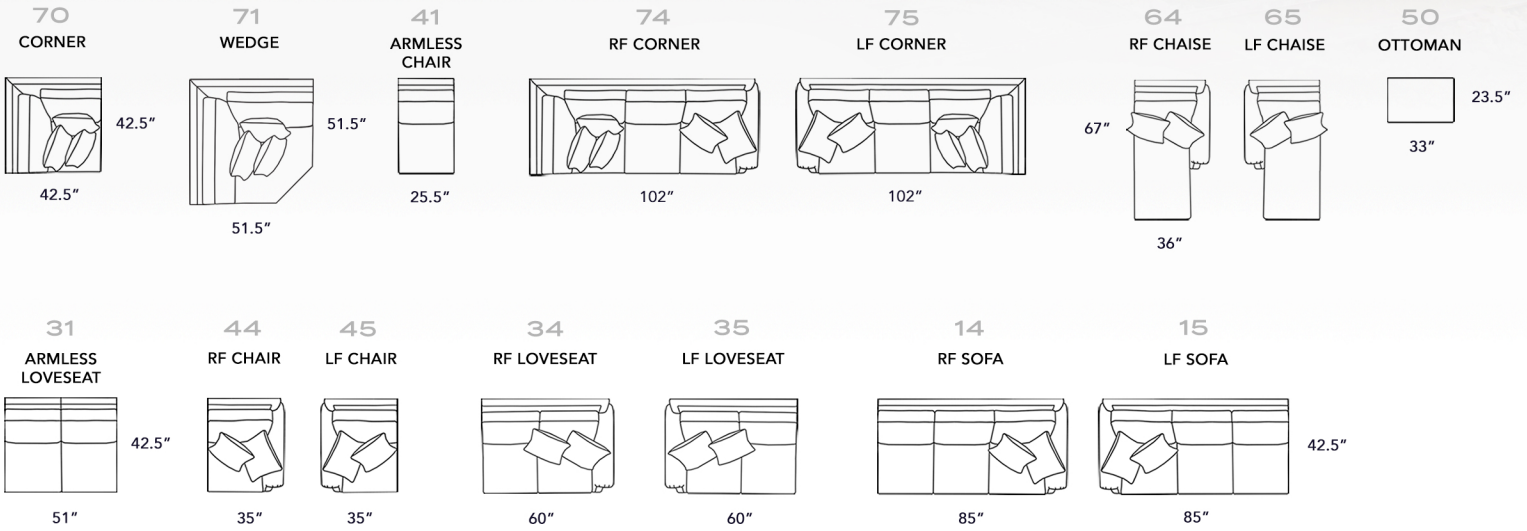

4300 SECTIONAL

INDIVIDUAL PIECES

POPULAR COMBINATIONS

PILLOWS BY PIECE

A	15 LF SOFA +	SOFA	2 LP, 2 SP	
	74 RF CORNER SOFA	LOVESEAT	2 LP, 2 SP	
127.5" x 102" x 42.5"		CHAIR	1 LKP	
B	65 LF CHAISE +	OTTOMAN	-	
	34 RF LOVESEAT	RF SOFA	1 XP, 1 SP	
	67" x 96" x 42.5"		LF SOFA	1 XP, 1 SP
	XA LOVESEAT	-	-	
C	75 LF CORNER SOFA +	XA CHAIR	-	
	31 ARMLESS LOVESEAT +	RF LOVESEAT	1 LP, 1 SP	
	64 RF CHAISE	LF LOVESEAT	1 LP, 1 SP	
	102" x 127.5" x 67"		RF CHAIR	1 LP, 1 SP
	LF CHAIR	1 LP, 1 SP	1 LP, 1 SP	
	RF CHAISE	1 LP, 1 SP	1 LP, 1 SP	
	LF CHAISE	1 LP, 1 SP	1 LP, 1 SP	
	CORNER	2 LP, 1 SP	2 LP, 1 SP	
	WEDGE	2 LP, 1 SP	2 LP, 1 SP	
	RF C. SOFA	3 LP, 2 SP	3 LP, 2 SP	
LF C. SOFA	3 LP, 2 SP	3 LP, 2 SP		

STYLE INFORMATION

NOTE: L/F COMBO HAS LEATHER WELT ON SEATS AND BACK CUSHIONS

4300 GROUP

BACKS: LOOSE PILLOW BACKS
SEATING: SINUOUS SPRINGS
LEG USED: #40 (FRONT), #43 (BACK)
TOSS PILLOW USED:
LARGE - 2250-W (21")
SMALL - 2050-W (19")
NAILHEAD OPTIONAL,
4 FINISHES AVAILABLE
DOWN CUSHIONS AVAILABLE

△ F15 LEFT-FACING SOFA +
F74 RIGHT-FACING CORNER SOFA

AVAILABLE IN
LEATHER, FABRIC
AND LEATHER/FABRIC
COMBINATION

R, RM, U, UM FABRICS
LTH LEATHERS

#	OVERALL HEIGHT	OVERALL WIDTH	OVERALL DEPTH	INSIDE WIDTH	INSIDE DEPTH	ARM HEIGHT	SEAT HEIGHT
SOFA	10	37	93.5	42.5	75.5	22.5	28
CONV. SOFA	11	37	113	49	81	22.5	28
LOVESEAT	30	37	68	42.5	50	22.5	28
CHAIR	40	37	50.5	42.5	33	22.5	28
OTTOMAN	50	19	33	23.5			20
RF SOFA	14	37	85	42.5	75.5	22.5	28
LF SOFA	15	37	85	42.5	75.5	22.5	28
XA LOVESEAT	31	37	51	42.5	51	22.5	20
XA CHAIR	41	37	25.5	42.5	25.5	22.5	20
RF LOVESEAT	34	37	60	42.5	51	22.5	28
LF LOVESEAT	35	37	60	42.5	51	22.5	28
RF CHAIR	44	37	35	42.5	25.5	22.5	28
LF CHAIR	45	37	35	42.5	25.5	22.5	28
RF CHAISE	64	37	36	67	33	47	28
LF CHAISE	65	37	36	67	33	47	28
CORNER	70	37	42.5	42.5	22.5	22.5	20
WEDGE	71	37	51.5	51.5	31.5	31.5	20
RF C. SOFA	74	37	102	42.5	72.5	22.5	28
LF C. SOFA	75	37	102	42.5	72.5	22.5	28