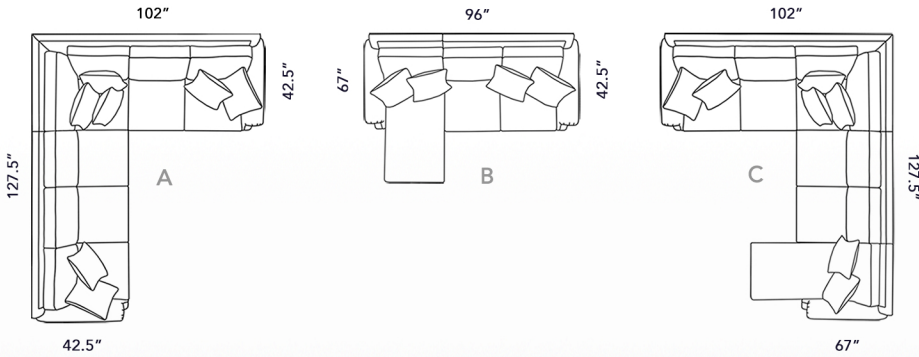

## PILLOWS BY PIECE

<b>A</b>	15 LF SOFA + 74 RF CORNER SOFA	SOFA	2 LP, 2 SP
	127.5" x 102" x 42.5"	LOVESEAT	2 LP, 2 SP
		CHAIR	1 LKP
		OTTOMAN	-
<b>B</b>	65 LF CHAISE + 34 RF LOVESEAT	RF SOFA	1 XP, 1 SP
	67" x 96" x 42.5"	LF SOFA	1 XP, 1 SP
		XA LOVESEAT	-
		XA CHAIR	-
<b>C</b>	75 LF CORNER SOFA + 31 ARMLESS LOVESEAT + 64 RF CHAISE	RF LOVESEAT	1 LP, 1 SP
	102" x 127.5" x 67"	LF LOVESEAT	1 LP, 1 SP
		RF CHAIR	1 LP, 1 SP
		LF CHAIR	1 LP, 1 SP
		RF CHAISE	1 LP, 1 SP
		LF CHAISE	1 LP, 1 SP
		CORNER	2 LP, 1 SP
		WEDGE	2 LP, 1 SP
		RF C. SOFA	3 LP, 2 SP
		LF C. SOFA	3 LP, 2 SP

#	OVERALL HEIGHT	OVERALL WIDTH	OVERALL DEPTH	INSIDE WIDTH	INSIDE DEPTH	ARM HEIGHT	SEAT HEIGHT
SOFA	10	37	93.5	42.5	75.5	22.5	28
CONV. SOFA	11	37	113	49	81	22.5	28
LOVESEAT	30	37	68	42.5	50	22.5	28
CHAIR	40	37	50.5	42.5	33	22.5	28
OTTOMAN	50	19	33	23.5			
RF SOFA	14	37	85	42.5	75.5	22.5	28
LF SOFA	15	37	85	42.5	75.5	22.5	28
XA LOVESEAT	31	37	51	42.5	51	22.5	20
XA CHAIR	41	37	25.5	42.5	25.5	22.5	20
RF LOVESEAT	34	37	60	42.5	51	22.5	28
LF LOVESEAT	35	37	60	42.5	51	22.5	28
RF CHAIR	44	37	35	42.5	25.5	22.5	28
LF CHAIR	45	37	35	42.5	25.5	22.5	28
RF CHAISE	64	37	36	67	33	47	28
LF CHAISE	65	37	36	67	33	47	28
CORNER	70	37	42.5	42.5	22.5	22.5	20
WEDGE	71	37	51.5	51.5	31.5	31.5	20
RF C. SOFA	74	37	102	42.5	72.5	22.5	28
LF C. SOFA	75	37	102	42.5	72.5	22.5	28