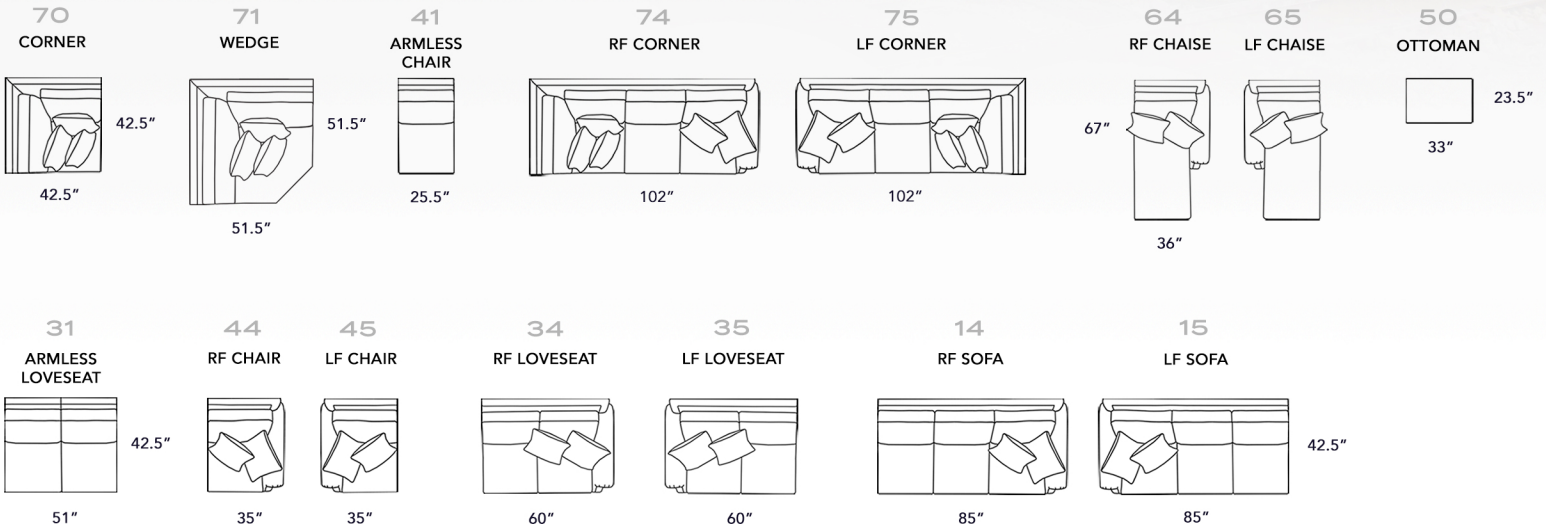

## INDIVIDUAL PIECES

## PILLOWS BY PIECE

<b>A</b>	15 LF SOFA + 74 RF CORNER SOFA	SOFA	2 LP, 2 SP
	127.5" x 102" x 42.5"	LOVESEAT	2 LP, 2 SP
		CHAIR	1 LKP
		OTTOMAN	-
<b>B</b>	65 LF CHAISE + 34 RF LOVESEAT	RF SOFA	1 XP, 1 SP
	67" x 96" x 42.5"	LF SOFA	1 XP, 1 SP
		XA LOVESEAT	-
		XA CHAIR	-
<b>C</b>	75 LF CORNER SOFA + 31 ARMLESS LOVESEAT + 64 RF CHAISE	RF LOVESEAT	1 LP, 1 SP
	102" x 127.5" x 67"	LF LOVESEAT	1 LP, 1 SP
		RF CHAIR	1 LP, 1 SP
		LF CHAIR	1 LP, 1 SP
		RF CHAISE	1 LP, 1 SP
		LF CHAISE	1 LP, 1 SP
		CORNER	2 LP, 1 SP
		WEDGE	2 LP, 1 SP
		RF C. SOFA	3 LP, 2 SP
		LF C. SOFA	3 LP, 2 SP

#	OVERALL HEIGHT	OVERALL WIDTH	OVERALL DEPTH	INSIDE WIDTH	INSIDE DEPTH	ARM HEIGHT	SEAT HEIGHT
SOFA	10	37	93.5	42.5	75.5	22.5	28
CONV. SOFA	11	37	113	49	81	22.5	28
LOVESEAT	30	37	68	42.5	50	22.5	28
CHAIR	40	37	50.5	42.5	33	22.5	28
OTTOMAN	50	19	33	23.5			
RF SOFA	14	37	85	42.5	75.5	22.5	28
LF SOFA	15	37	85	42.5	75.5	22.5	28
XA LOVESEAT	31	37	51	42.5	51	22.5	20
XA CHAIR	41	37	25.5	42.5	25.5	22.5	20
RF LOVESEAT	34	37	60	42.5	51	22.5	28
LF LOVESEAT	35	37	60	42.5	51	22.5	28
RF CHAIR	44	37	35	42.5	25.5	22.5	28
LF CHAIR	45	37	35	42.5	25.5	22.5	28
RF CHAISE	64	37	36	67	33	47	28
LF CHAISE	65	37	36	67	33	47	28
CORNER	70	37	42.5	42.5	22.5	22.5	20
WEDGE	71	37	51.5	51.5	31.5	31.5	20
RF C. SOFA	74	37	102	42.5	72.5	22.5	28
LF C. SOFA	75	37	102	42.5	72.5	22.5	28