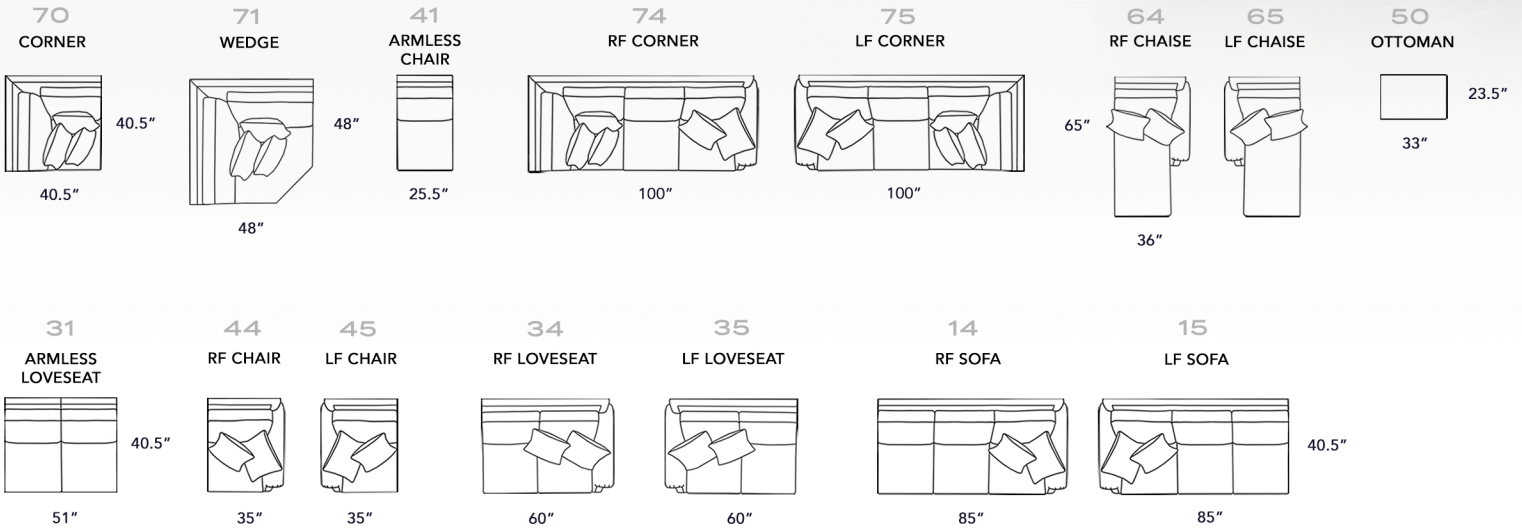

9000 SECTIONAL

INDIVIDUAL PIECES

POPULAR COMBINATIONS

PILLOWS BY PIECE

A	15 LF SOFA + 74 RF CORNER SOFA	SOFA	2 XP, 2 MP
	125.5" x 100" x 40.5"	CONV. SOFA	2 XP, 2 MP
B	65 LF CHAISE + 34 RF LOVESEAT	LOVESEAT	2 XP, 2 MP
	65" x 96" x 40.5"	CHAIR	1 LKP
		OTTOMAN	-
		RF SOFA	1 XP, 1 MP
C	75 LF CORNER SOFA + 31 ARMLESS LOVESEAT + 64 RF CHAISE	LF SOFA	1 XP, 1 MP
	100" x 127.5" x 65"	XA LOVESEAT	-
		XA CHAIR	-
		RF LOVESEAT	1 XP, 1 MP
		LF LOVESEAT	1 XP, 1 MP
		RF CHAIR	1 XP, 1 MP
		LF CHAIR	1 XP, 1 MP
		RF CHAISE	1 XP, 1 MP
		LF CHAISE	1 XP, 1 MP
		WEDGE	2 XP, 1 MP
	CORNER	2 XP, 1 MP	
	RF C. SOFA	3 XP, 2 MP	
	LF C. SOFA	3 XP, 2 MP	

STYLE INFORMATION

9000 GROUP

BACKS: LOOSE PILLOW BACK
SEATING: SINUOUS SPRINGS
LEG USED: #8 (4" TAPERED)
TOSS PILLOW USED:
EXTRA LARGE - 23S0-W (22")
MEDIUM - 21S0-W (20")
NAILHEAD OPTIONAL,
4 FINISHES AVAILABLE

^ F15 LEFT-FACING SOFA + F74 RIGHT-FACING CORNER SOFA

AVAILABLE IN LEATHER, FABRIC AND LEATHER/FABRIC COMBINATION

R, RM, U, UM FABRICS
LTH LEATHERS

#	OVERALL HEIGHT	OVERALL WIDTH	OVERALL DEPTH	INSIDE WIDTH	INSIDE DEPTH	ARM HEIGHT	SEAT HEIGHT
SOFA	10	37	94	40.5	75.5	20.5	20
CONV. SOFA	11	37	113	47	75	20.5	20
LOVESEAT	30	37	68	40.5	50	20.5	20
CHAIR	40	37	50.5	40.5	33	20.5	20
OTTOMAN	50	19	33	23.5			
RF SOFA	14	37	85	40.5	75.5	20.5	20
LF SOFA	15	37	85	40.5	75.5	20.5	20
XA LOVESEAT	31	37	51	40.5	51	20.5	20
XA CHAIR	41	37	25.5	40.5	25.5	20.5	20
RF LOVESEAT	34	37	60	40.5	51	20.5	20
LF LOVESEAT	35	37	60	40.5	51	20.5	20
RF CHAIR	44	37	35	40.5	25.5	20.5	20
LF CHAIR	45	37	35	40.5	25.5	20.5	20
RF CHAISE	64	37	36	65	33	45	20
LF CHAISE	65	37	36	65	33	45	20
CORNER	70	37	40.5	40.5	20.5	20.5	20
WEDGE	71	37	48	48	30	30	20
RF C. SOFA	74	37	100	40.5	72.5	20.5	20
LF C. SOFA	75	37	100	40.5	72.5	20.5	20