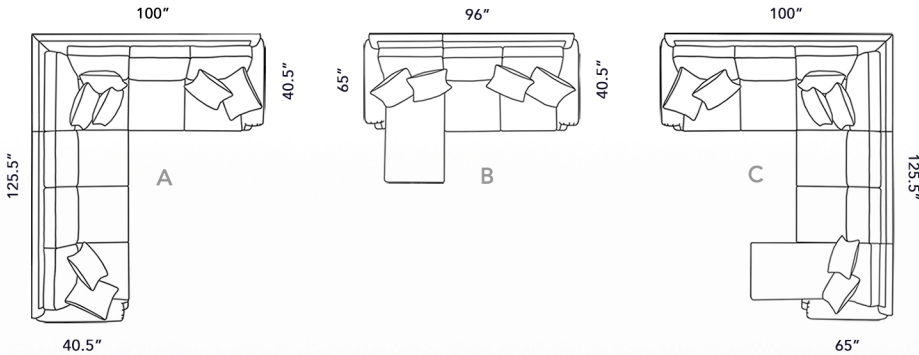

9000 SECTIONAL

INDIVIDUAL PIECES

POPULAR COMBINATIONS

PILLOWS BY PIECE

A	15 LF SOFA + 74 RF CORNER SOFA	SOFA	2 XP, 2 MP
	125.5" x 100" x 40.5"	CONV. SOFA	2 XP, 2 MP
B	65 LF CHAISE + 34 RF LOVESEAT	LOVESEAT	2 XP, 2 MP
	65" x 96" x 40.5"	CHAIR	1 LKP
		OTTOMAN	-
		RF SOFA	1 XP, 1 MP
C	75 LF CORNER SOFA + 31 ARMLESS LOVESEAT + 64 RF CHAISE	LF SOFA	1 XP, 1 MP
	100" x 127.5" x 65"	XA LOVESEAT	-
		XA CHAIR	-
		RF LOVESEAT	1 XP, 1 MP
		LF LOVESEAT	1 XP, 1 MP
		RF CHAIR	1 XP, 1 MP
		LF CHAIR	1 XP, 1 MP
		RF CHAISE	1 XP, 1 MP
		LF CHAISE	1 XP, 1 MP
		WEDGE	2 XP, 1 MP
	CORNER	2 XP, 1 MP	
	RF C. SOFA	3 XP, 2 MP	
	LF C. SOFA	3 XP, 2 MP	

STYLE INFORMATION

9000 GROUP

BACKS: LOOSE PILLOW BACK
SEATING: SINUOUS SPRINGS
LEG USED: #8 (4" TAPERED)
TOSS PILLOW USED:
EXTRA LARGE - 23S0-W (22")
MEDIUM - 21S0-W (20")
NAILHEAD OPTIONAL,
4 FINISHES AVAILABLE

^ F15 LEFT-FACING SOFA + F74 RIGHT-FACING CORNER SOFA

AVAILABLE IN LEATHER, FABRIC AND LEATHER/FABRIC COMBINATION

R, RM, U, UM FABRICS
LTH LEATHERS

#	OVERALL HEIGHT	OVERALL WIDTH	OVERALL DEPTH	INSIDE WIDTH	INSIDE DEPTH	ARM HEIGHT	SEAT HEIGHT
SOFA	10	37	94	40.5	75.5	20.5	20
CONV. SOFA	11	37	113	47	75	20.5	20
LOVESEAT	30	37	68	40.5	50	20.5	20
CHAIR	40	37	50.5	40.5	33	20.5	20
OTTOMAN	50	19	33	23.5			
RF SOFA	14	37	85	40.5	75.5	20.5	20
LF SOFA	15	37	85	40.5	75.5	20.5	20
XA LOVESEAT	31	37	51	40.5	51	20.5	20
XA CHAIR	41	37	25.5	40.5	25.5	20.5	20
RF LOVESEAT	34	37	60	40.5	51	20.5	20
LF LOVESEAT	35	37	60	40.5	51	20.5	20
RF CHAIR	44	37	35	40.5	25.5	20.5	20
LF CHAIR	45	37	35	40.5	25.5	20.5	20
RF CHAISE	64	37	36	65	33	45	20
LF CHAISE	65	37	36	65	33	45	20
CORNER	70	37	40.5	40.5	20.5	20.5	20
WEDGE	71	37	48	48	30	30	20
RF C. SOFA	74	37	100	40.5	72.5	20.5	20
LF C. SOFA	75	37	100	40.5	72.5	20.5	20