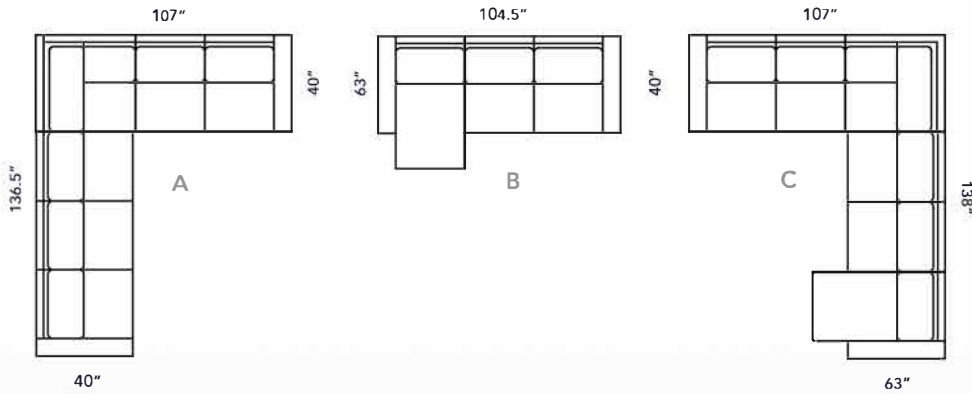

POPULAR COMBINATIONS

PILLOWS BY PIECE

Combination	Items	Pillow Count
A	15 LF SOFA + 74 RF CORNER SOFA	2 XP, 2 MP
	LOVESEAT CHAIR	2 XP, 2 MP
	OTTOMAN	2 XP
	RF SOFA	1 XP, 1 MP
B	65 LF CHAISE + 34 RF LOVESEAT	1 XP, 1 MP
	XA LOVESEAT	1 XP, 1 MP
	XA CHAIR	1 XP, 1 MP
	RF LOVESEAT	1 XP, 1 MP
C	75 LF CORNER SOFA + 31 ARMLESS LOVESEAT + 64 RF CHAISE	1 XP, 1 MP
	RF CHAIR	1 XP, 1 MP
	LF CHAIR	1 XP, 1 MP
	RF CHAISE	1 XP, 1 MP
	LF CHAISE	1 XP, 1 MP
	CORNER	2 XP, 1 MP
	WEDGE	2 XP, 1 MP
	RF C. SOFA	3 XP, 2 MP
	LF C. SOFA	3 XP, 2 MP