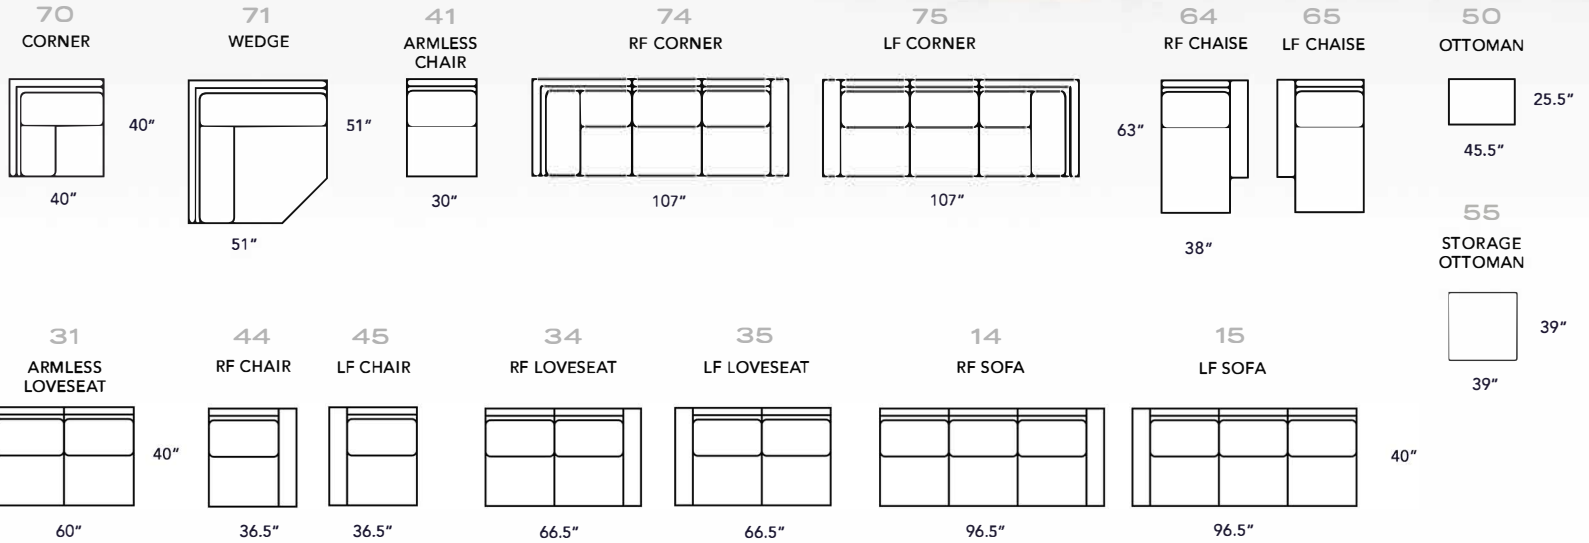

## INDIVIDUAL PIECES

## PILLOWS BY PIECE

Combination	Items	Pillow Count
A	15 LF SOFA + 74 RF CORNER SOFA	2 XP, 2 MP
	LOVESEAT CHAIR	2 XP, 2 MP
	OTTOMAN	2 XP
	RF SOFA	1 XP, 1 MP
B	65 LF CHAISE + 34 RF LOVESEAT	1 XP, 1 MP
	XA LOVESEAT	1 XP, 1 MP
	XA CHAIR	1 XP, 1 MP
	RF LOVESEAT	1 XP, 1 MP
C	75 LF CORNER SOFA + 31 ARMLESS LOVESEAT + 64 RF CHAISE	1 XP, 1 MP
	RF CHAIR	1 XP, 1 MP
	LF CHAIR	1 XP, 1 MP
	RF CHAISE	1 XP, 1 MP
	LF CHAISE	1 XP, 1 MP
	CORNER	2 XP, 1 MP
	WEDGE	2 XP, 1 MP
	RF C. SOFA	3 XP, 2 MP
	LF C. SOFA	3 XP, 2 MP

F75 LEFT-FACING CORNER SOFA +  
F14 RIGHT-FACING SOFA  
+ F51 TABLE OTTOMAN

AVAILABLE IN  
FABRIC, LEATHER

	#	OVERALL HEIGHT	OVERALL WIDTH	OVERALL DEPTH	INSIDE WIDTH	INSIDE DEPTH	ARM HEIGHT	SEAT HEIGHT
SOFA	10	36	104	40	89.5	25	24	20
LOVESEAT	30	36	73	40	59	25	24	20
CHAIR	40	36	55	40	41	25	24	20
OTTOMAN	50	16.5	45.5	25.5				
STORAGE OTTO	55	20	39	39				
RF SOFA	14	36	96.5	40	89.5	25	24	20
LF SOFA	15	36	96.5	40	89.5	25	24	20
XA LOVESEAT	31	36	60	40	60	25		20
RF LOVESEAT	34	36	66.5	40	60	25	24	20
LF LOVESEAT	35	36	66.5	40	60	25	24	20
XA CHAIR	41	36	30	40	30	25		20
RF CHAIR	44	36	36.5	40	30	25	24	20
LF CHAIR	45	36	36.5	40	30	25	24	20
RF CHAISE	64	36	38	63	31.5	46	24	20
LF CHAISE	65	36	38	63	31.5	46	24	20
CORNER	70	36	40	40	22	22		20
WEDGE	71	36	51	51	33	33		20
RF C. SOFA	74	36	107	40	82.5	25	24	20
LF C. SOFA	75	36	107	40	82.5	25	24	20