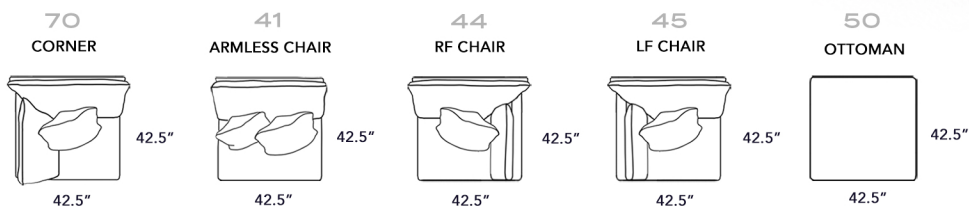

INDIVIDUAL PIECES

POPULAR COMBINATIONS