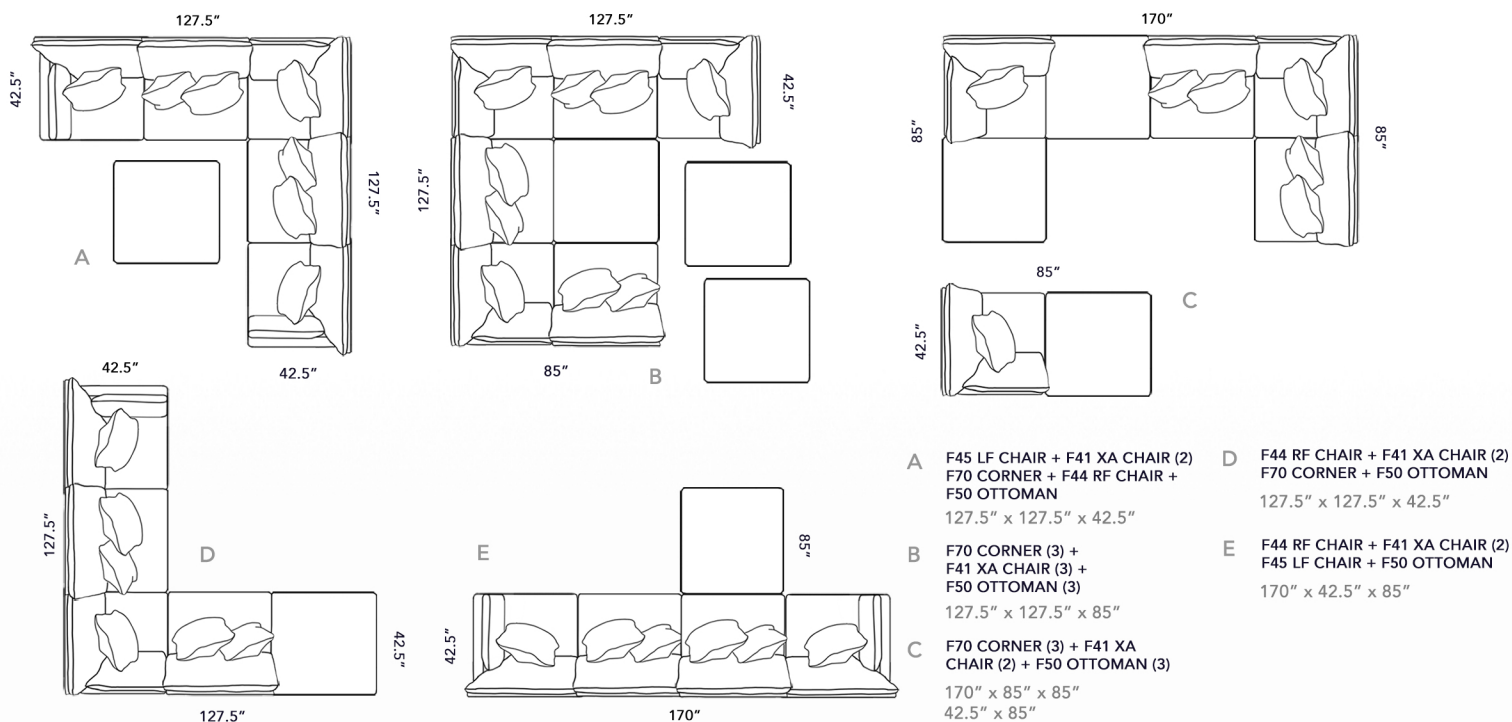

## SECTIONAL

### POPULAR COMBINATIONS

- A** F45 LF CHAIR + F41 XA CHAIR (2)  
F70 CORNER + F44 RF CHAIR +  
F50 OTTOMAN  
127.5" x 127.5" x 42.5"
- B** F70 CORNER (3) +  
F41 XA CHAIR (3) +  
F50 OTTOMAN (3)  
127.5" x 127.5" x 85"
- C** F70 CORNER (3) + F41 XA  
CHAIR (2) + F50 OTTOMAN (3)  
170" x 85" x 85"  
42.5" x 85"
- D** F44 RF CHAIR + F41 XA CHAIR (2)  
F70 CORNER + F50 OTTOMAN  
127.5" x 127.5" x 42.5"
- E** F44 RF CHAIR + F41 XA CHAIR (2)  
F45 LF CHAIR + F50 OTTOMAN  
170" x 42.5" x 85"

### PILLOWS BY PIECE

ARMLESS CHAIR	41	1 XP
RF CHAIR	44	2 XP
LF CHAIR	45	2 XP
OTTOMAN	50	-
CORNER	70	1 XP

#	OVERALL HEIGHT	OVERALL WIDTH	OVERALL DEPTH	INSIDE WIDTH	INSIDE DEPTH	ARM HEIGHT	SEAT HEIGHT
ARMLESS CHAIR	41	37.5	42.5	42.5	29	28.5	19
RF CHAIR	44	37.5	42.5	42.5	29	28.5	19
LF CHAIR	45	37.5	42.5	42.5	29	28.5	19
OTTOMAN	50	19	42.5	42.5	-	-	-
CORNER	70	37.5	42.5	42.5	28.5	28.5	19