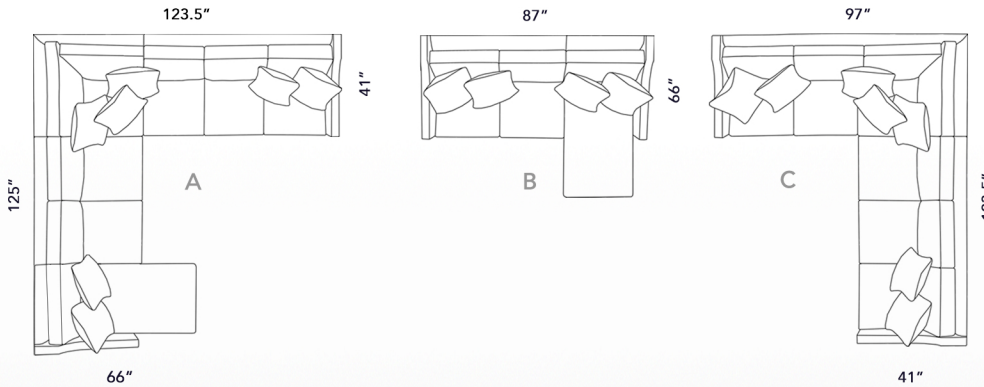

6170 SECTIONAL

INDIVIDUAL PIECES

POPULAR COMBINATIONS

PILLOWS BY PIECE

| Combination | Configuration | Dimensions | SOFA | LOVESEAT | CHAIR | OTTOMAN | Pillow Count |
|-------------|-------------------------------------------------------------|---------------------|------------|------------|------------|------------|--------------|
| A | 65 LF CHAISE + 31 ARMLESS LOVESEAT + 70 CORNER + 14 RF SOFA | 123.5" x 125" x 66" | 2 XP, 2 MP | 2 XP, 2 MP | - | - | - |
| B | 35 LF LOVESEAT + 64 RF CHAISE | 87" x 66" | 1 XP, 1 MP | 1 XP, 1 MP | - | - | - |
| C | 75 LF CORNER SOFA + 14 RF SOFA | 97" x 123.5" x 41" | 1 XP, 1 MP | 1 XP, 1 MP | 1 XP, 1 MP | 1 XP, 1 MP | 1 XP, 1 MP |

^ F75 LEFT-FACING CORNER SOFA +
F14 RIGHT-FACING SOFA

AVAILABLE IN
FABRIC

R, RM, U, UM FABRICS

| # | OVERALL HEIGHT | OVERALL WIDTH | OVERALL DEPTH | INSIDE WIDTH | INSIDE DEPTH | ARM HEIGHT | SEAT HEIGHT |
|-------------|----------------|---------------|---------------|--------------|--------------|------------|-------------|
| SOFA | 10 | 36 | 88 | 41 | 79 | 23 | 28 |
| LOVESEAT | 30 | 36 | 73.5 | 41 | 64.5 | 23 | 28 |
| CHAIR | 40 | 36 | 34 | 41 | 25 | 23 | 28 |
| OTTOMAN | 50 | 19 | 32 | 23 | - | - | - |
| RF SOFA | 14 | 36 | 82.5 | 41 | 77.5 | 23 | 28 |
| LF SOFA | 15 | 36 | 82.5 | 41 | 77.5 | 23 | 28 |
| XA LOVESEAT | 31 | 36 | 52 | 41 | 52 | 23 | 20 |
| XA CHAIR | 41 | 36 | 26 | 41 | 26 | 23 | 20 |
| RF LOVESEAT | 34 | 36 | 55 | 41 | 51 | 23 | 28 |
| LF LOVESEAT | 35 | 36 | 55 | 41 | 51 | 23 | 28 |
| RF CHAIR | 44 | 36 | 29 | 41 | 25.5 | 23 | 28 |
| LF CHAIR | 45 | 36 | 29 | 41 | 25.5 | 23 | 28 |
| RF CHAISE | 64 | 36 | 32 | 66 | 28 | 47 | 28 |
| LF CHAISE | 65 | 36 | 32 | 66 | 28 | 47 | 28 |
| CORNER | 70 | 36 | 41 | 41 | 23 | 23 | 20 |
| WEDGE | 71 | 36 | 50 | 50 | 32 | 32 | 20 |
| RF C. SOFA | 74 | 36 | 97 | 41 | 74 | 23 | 28 |
| LF C. SOFA | 75 | 36 | 97 | 41 | 74 | 23 | 28 |