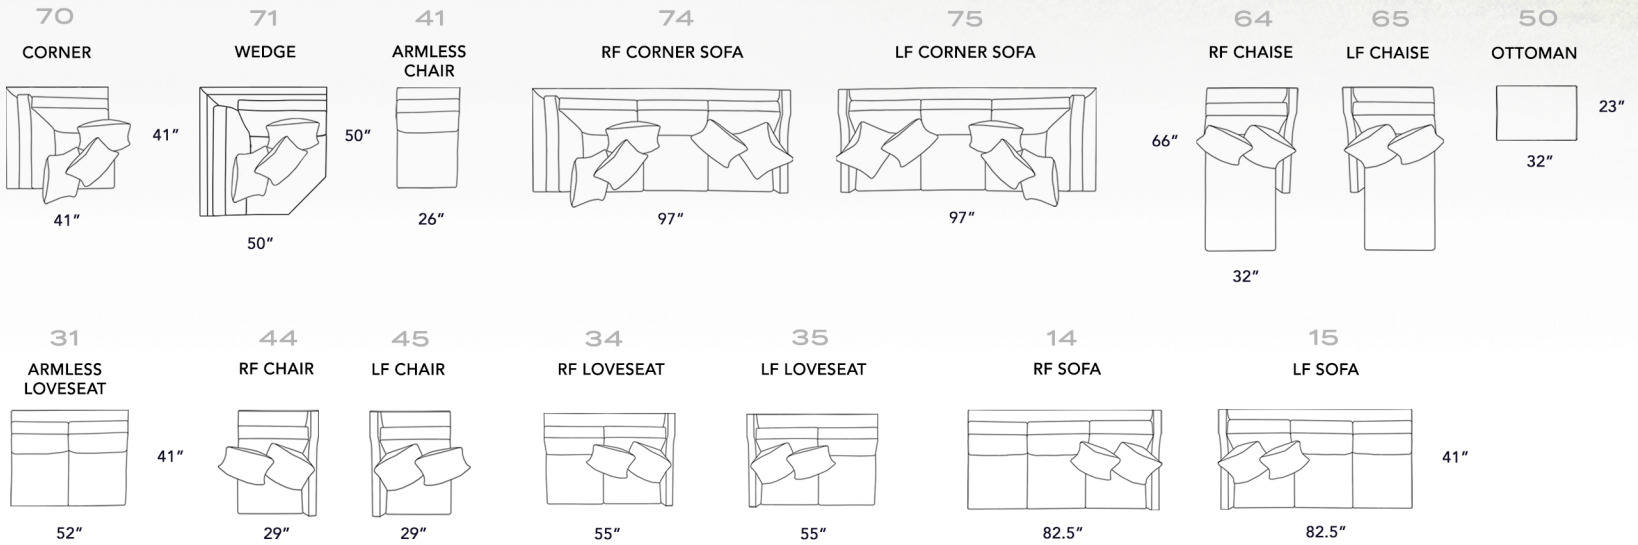

6170 SECTIONAL

INDIVIDUAL PIECES

POPULAR COMBINATIONS

PILLOWS BY PIECE

| Combination | Configuration | Dimensions | SOFA | LOVESEAT | CHAIR | OTTOMAN | Pillow Count |
|-------------|-------------------------------------------------------------|---------------------|------------|------------|------------|------------|--------------|
| A | 65 LF CHAISE + 31 ARMLESS LOVESEAT + 70 CORNER + 14 RF SOFA | 123.5" x 125" x 66" | 2 XP, 2 MP | 2 XP, 2 MP | - | - | - |
| B | 35 LF LOVESEAT + 64 RF CHAISE | 87" x 66" | 1 XP, 1 MP | 1 XP, 1 MP | - | - | - |
| C | 75 LF CORNER SOFA + 14 RF SOFA | 97" x 123.5" x 41" | 1 XP, 1 MP | 1 XP, 1 MP | 1 XP, 1 MP | 1 XP, 1 MP | 1 XP, 1 MP |

^ F75 LEFT-FACING CORNER SOFA +
F14 RIGHT-FACING SOFA

AVAILABLE IN
FABRIC

R, RM, U, UM FABRICS

| # | OVERALL HEIGHT | OVERALL WIDTH | OVERALL DEPTH | INSIDE WIDTH | INSIDE DEPTH | ARM HEIGHT | SEAT HEIGHT |
|-------------|----------------|---------------|---------------|--------------|--------------|------------|-------------|
| SOFA | 10 | 36 | 88 | 41 | 79 | 23 | 28 |
| LOVESEAT | 30 | 36 | 73.5 | 41 | 64.5 | 23 | 28 |
| CHAIR | 40 | 36 | 34 | 41 | 25 | 23 | 28 |
| OTTOMAN | 50 | 19 | 32 | 23 | - | - | - |
| RF SOFA | 14 | 36 | 82.5 | 41 | 77.5 | 23 | 28 |
| LF SOFA | 15 | 36 | 82.5 | 41 | 77.5 | 23 | 28 |
| XA LOVESEAT | 31 | 36 | 52 | 41 | 52 | 23 | 20 |
| XA CHAIR | 41 | 36 | 26 | 41 | 26 | 23 | 20 |
| RF LOVESEAT | 34 | 36 | 55 | 41 | 51 | 23 | 28 |
| LF LOVESEAT | 35 | 36 | 55 | 41 | 51 | 23 | 28 |
| RF CHAIR | 44 | 36 | 29 | 41 | 25.5 | 23 | 28 |
| LF CHAIR | 45 | 36 | 29 | 41 | 25.5 | 23 | 28 |
| RF CHAISE | 64 | 36 | 32 | 66 | 28 | 47 | 28 |
| LF CHAISE | 65 | 36 | 32 | 66 | 28 | 47 | 28 |
| CORNER | 70 | 36 | 41 | 41 | 23 | 23 | 20 |
| WEDGE | 71 | 36 | 50 | 50 | 32 | 32 | 20 |
| RF C. SOFA | 74 | 36 | 97 | 41 | 74 | 23 | 28 |
| LF C. SOFA | 75 | 36 | 97 | 41 | 74 | 23 | 28 |