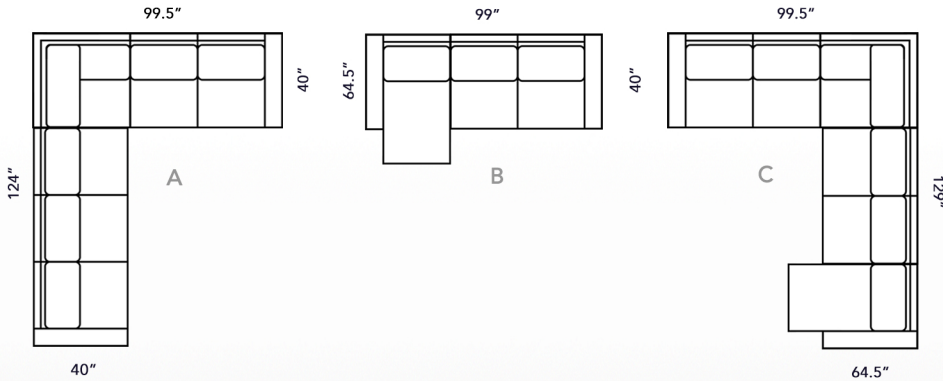

## PILLOWS BY PIECE

A	15 LF SOFA +	SOFA	2 XP, 2 MP	
	74 RF CORNER SOFA	LOVESEAT	2 XP, 2 MP	
124" x 99.5" x 40"		CHAIR	2 XP	
		OTTOMAN	-	
B	65 LF CHAISE +	RF SOFA	1 XP, 1 MP	
	34 RF LOVESEAT	LF SOFA	1 XP, 1 MP	
99" x 64.5"		XA LOVESEAT	-	
		XA CHAIR	-	
C	75 LF CORNER SOFA +	RF LOVESEAT	1 XP, 1 MP	
	31 ARMLESS LOVESEAT +	LF LOVESEAT	1 XP, 1 MP	
	64 RF CHAISE	RF CHAIR	1 XP, 1 MP	
	129" x 99.5" x 64.5"		LF CHAIR	1 XP, 1 MP
			RF CHAISE	1 XP, 1 MP
			LF CHAISE	1 XP, 1 MP
			CORNER	2 XP, 1 MP
			WEDGE	2 XP, 1 MP
			RF C. SOFA	3 XP, 2 MP
			LF C. SOFA	3 XP, 2 MP

^ F75 LEFT-FACING CORNER SOFA +  
F14 RIGHT-FACING SOFA

AVAILABLE IN  
LEATHER, FABRIC  
R, RM, U, UM FABRICS  
LEATHER

#	OVERALL HEIGHT	OVERALL WIDTH	OVERALL DEPTH	INSIDE WIDTH	INSIDE DEPTH	ARM HEIGHT	SEAT HEIGHT
SOFA	10	40.5	93.5	40	73	22	21
LOVESEAT	30	40.5	69	40	48.5	22	21
CHAIR	40	40.5	44.5	40	23.5	22	21
OTTOMAN	50	16.5	32	23			
RF SOFA	14	40.5	84	40	74	22	21
LF SOFA	15	40.5	84	40	74	22	21
XA LOVESEAT	31	40.5	49	40	49	22	21
RF LOVESEAT	34	40.5	59	40	49	22	21
LF LOVESEAT	35	40.5	59	40	49	22	21
XA CHAIR	41	40.5	24.5	40	24.5	22	21
RF CHAIR	44	40.5	35	40	24.5	22	21
LF CHAIR	45	40.5	35	40	24.5	22	21
RF CHAISE	64	40.5	40	64.5	30	44	21
LF CHAISE	65	40.5	40	64.5	30	44	21
CORNER	70	40.5	40	40	22	22	21
WEDGE	71	40.5	48.5	48.5	30.5	30.5	21
RF C. SOFA	74	40.5	99.5	40	72	22	21
LF C. SOFA	75	40.5	99.5	40	72	22	21