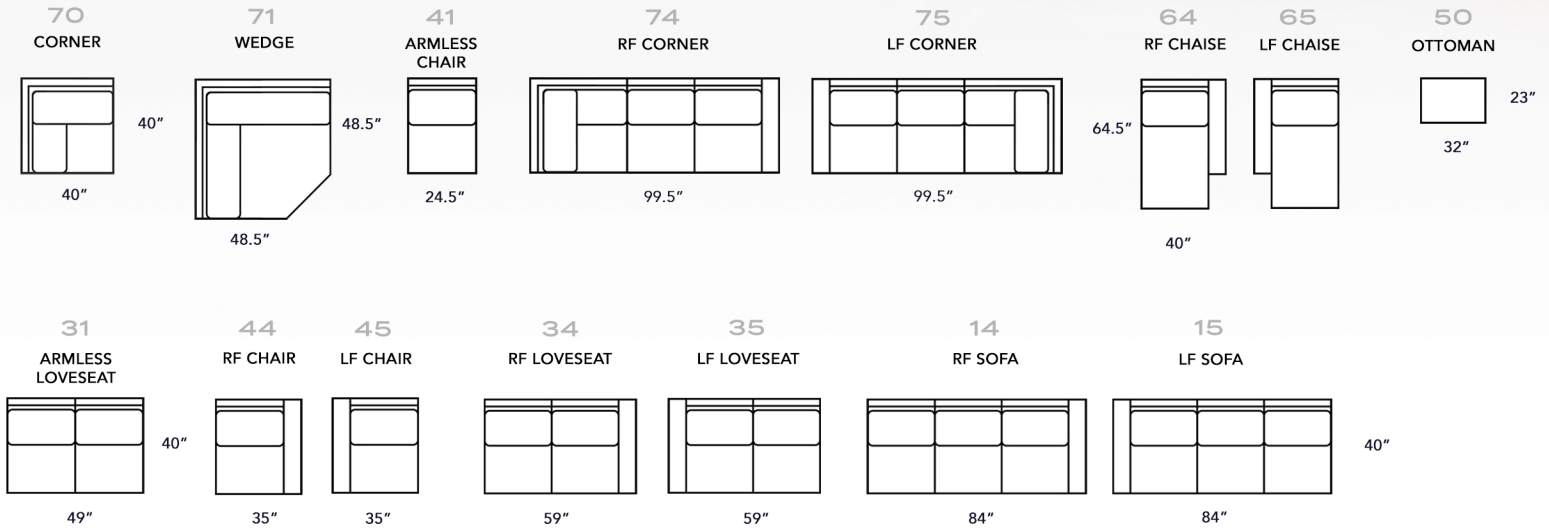

## INDIVIDUAL PIECES

## PILLOWS BY PIECE

A	15 LF SOFA +	SOFA	2 XP, 2 MP	
	74 RF CORNER SOFA	LOVESEAT	2 XP, 2 MP	
124" x 99.5" x 40"		CHAIR	2 XP	
		OTTOMAN	-	
B	65 LF CHAISE +	RF SOFA	1 XP, 1 MP	
	34 RF LOVESEAT	LF SOFA	1 XP, 1 MP	
99" x 64.5"		XA LOVESEAT	-	
		XA CHAIR	-	
C	75 LF CORNER SOFA +	RF LOVESEAT	1 XP, 1 MP	
	31 ARMLESS LOVESEAT +	LF LOVESEAT	1 XP, 1 MP	
	64 RF CHAISE	RF CHAIR	1 XP, 1 MP	
	129" x 99.5" x 64.5"		LF CHAIR	1 XP, 1 MP
			RF CHAISE	1 XP, 1 MP
			LF CHAISE	1 XP, 1 MP
			CORNER	2 XP, 1 MP
			WEDGE	2 XP, 1 MP
			RF C. SOFA	3 XP, 2 MP
			LF C. SOFA	3 XP, 2 MP

### 5587 GROUP

BACKS: LOOSE PILLOW BACKS  
SEATING: SINUOUS SPRINGS  
LEG USED: #19 (4)  
TOSS PILLOW USED:  
EXTRA LARGE - 2350-W (22")  
MEDIUM - 2150-W (20")  
NAILHEAD OPTIONAL,  
4 FINISHES AVAILABLE

^ F75 LEFT-FACING CORNER SOFA +  
F14 RIGHT-FACING SOFA

AVAILABLE IN  
LEATHER, FABRIC  
R, RM, U, UM FABRICS  
LEATHER

#	OVERALL HEIGHT	OVERALL WIDTH	OVERALL DEPTH	INSIDE WIDTH	INSIDE DEPTH	ARM HEIGHT	SEAT HEIGHT
SOFA	10	40.5	93.5	40	73	22	21
LOVESEAT	30	40.5	69	40	48.5	22	21
CHAIR	40	40.5	44.5	40	23.5	22	21
OTTOMAN	50	16.5	32	23			
RF SOFA	14	40.5	84	40	74	22	21
LF SOFA	15	40.5	84	40	74	22	21
XA LOVESEAT	31	40.5	49	40	49	22	21
RF LOVESEAT	34	40.5	59	40	49	22	21
LF LOVESEAT	35	40.5	59	40	49	22	21
XA CHAIR	41	40.5	24.5	40	24.5	22	21
RF CHAIR	44	40.5	35	40	24.5	22	21
LF CHAIR	45	40.5	35	40	24.5	22	21
RF CHAISE	64	40.5	40	64.5	30	44	21
LF CHAISE	65	40.5	40	64.5	30	44	21
CORNER	70	40.5	40	40	22	22	21
WEDGE	71	40.5	48.5	48.5	30.5	30.5	21
RF C. SOFA	74	40.5	99.5	40	72	22	21
LF C. SOFA	75	40.5	99.5	40	72	22	21