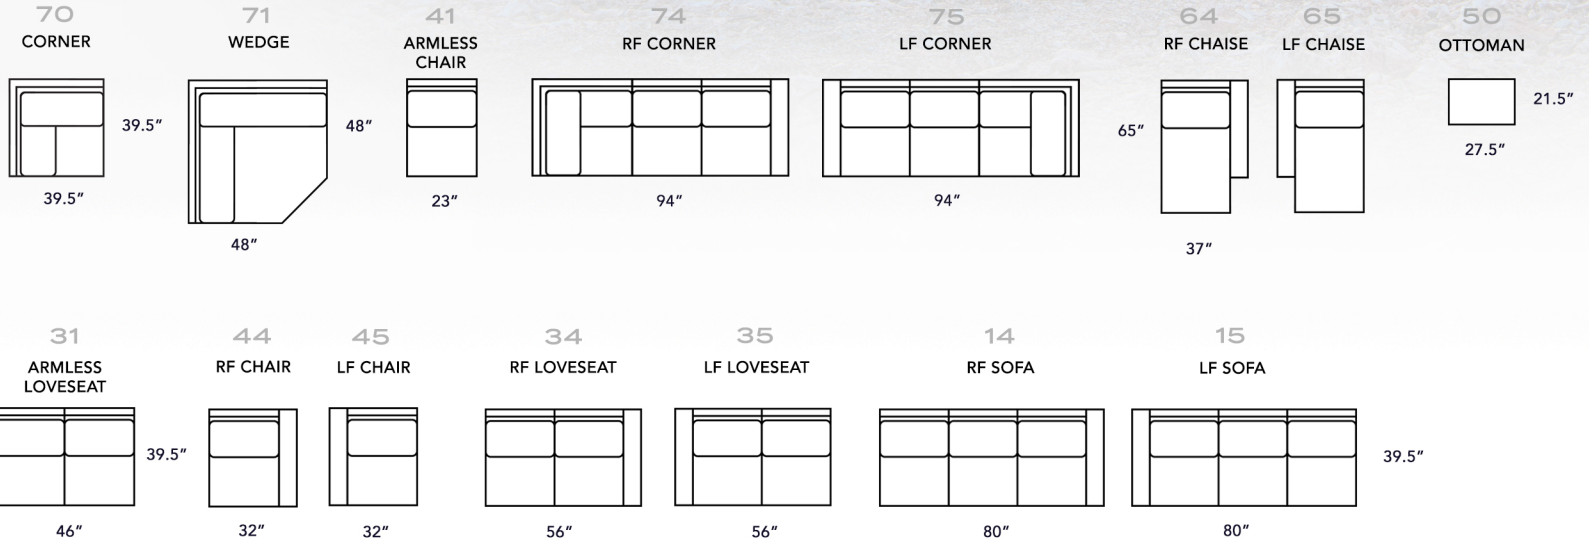

4087 SECTIONAL

INDIVIDUAL PIECES

POPULAR COMBINATIONS

PILLOWS BY PIECE

Combination	Items	Pillow Count
A	15 LF SOFA + 74 RF CORNER SOFA	2 XP, 2 MP
	CHAIR	2 XP, 2 MP
	LOVESEAT	2 XP
	OTTOMAN	-
	RF SOFA	1 XP, 1 MP
B	65 LF CHAISE + 34 RF LOVESEAT	1 XP, 1 MP
	LF SOFA	1 XP, 1 MP
	XA LOVESEAT	-
	XA CHAIR	-
	RF LOVESEAT	1 XP, 1 MP
C	75 LF CORNER SOFA + 31 ARMLESS LOVESEAT + 64 RF CHAISE	1 XP, 1 MP
	RF CHAIR	1 XP, 1 MP
	LF CHAIR	1 XP, 1 MP
	RF CHAISE	1 XP, 1 MP
	LF CHAISE	1 XP, 1 MP
	CORNER	2 XP, 1 MP
	WEDGE	2 XP, 1 MP
	RF C. SOFA	3 XP, 2 MP
	LF C. SOFA	3 XP, 2 MP

STYLE INFORMATION

4087 GROUP

BACKS: ATTACHED PILLOW BACKS
 SEATING: SINUOUS SPRINGS
 LEG USED: #19 (4)
 TOSS PILLOW USED:
 EXTRA LARGE - 23S0-W (22")
 MEDIUM - 21S0-W (20")
 NAILHEAD OPTIONAL,
 4 FINISHES AVAILABLE

ABOVE
 LF75 LEFT-FACING CORNER SOFA +
 LF14 RIGHT-FACING SOFA

AVAILABLE IN
 LEATHER, FABRIC
 R, RM, U, UM FABRICS
 LEATHER

#	OVERALL HEIGHT	OVERALL WIDTH	OVERALL DEPTH	INSIDE WIDTH	INSIDE DEPTH	ARM HEIGHT	SEAT HEIGHT
SOFA	10	36.5	87	39.5	71	22.5	20.5
LOVESEAT	30	36.5	64	39.5	47	22.5	20.5
CHAIR	40	36.5	39.5	39.5	23	22.5	20.5
OTTOMAN	50	17.5	27.5	21.5			
RF SOFA	14	36.5	80	39.5	72	22.5	20.5
LF SOFA	15	36.5	80	39.5	72	22.5	20.5
XA LOVESEAT	31	36.5	46	39.5	46	22.5	20.5
RF LOVESEAT	34	36.5	56	39.5	47.5	22.5	20.5
LF LOVESEAT	35	36.5	56	39.5	47.5	22.5	20.5
XA CHAIR	41	36.5	23	39.5	23	22.5	20.5
RF CHAIR	44	36.5	32	39.5	23	22.5	20.5
LF CHAIR	45	36.5	32	39.5	23	22.5	20.5
RF CHAISE	64	36.5	37	65	29	47	20.5
LF CHAISE	65	36.5	37	65	29	47	20.5
CORNER	70	36.5	39.5	39.5	22.5	22.5	20.5
WEDGE	71	36.5	48	48	31	31	20.5
RF C. SOFA	74	36.5	94	39.5	69	22.5	20.5
LF C. SOFA	75	36.5	94	39.5	69	22.5	20.5