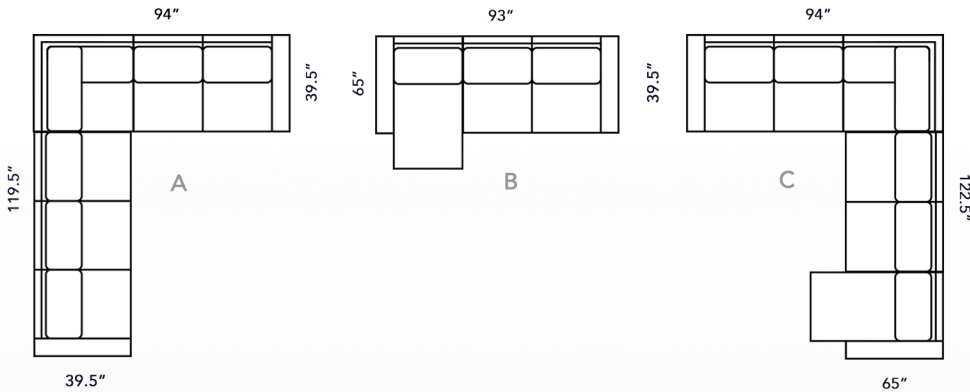

4087 SECTIONAL

INDIVIDUAL PIECES

POPULAR COMBINATIONS

PILLOWS BY PIECE

Combination	Items	Pillow Count
A	15 LF SOFA + 74 RF CORNER SOFA	2 XP, 2 MP
	CHAIR	2 XP, 2 MP
	LOVESEAT	2 XP
	OTTOMAN	-
	RF SOFA	1 XP, 1 MP
B	65 LF CHAISE + 34 RF LOVESEAT	1 XP, 1 MP
	LF SOFA	1 XP, 1 MP
	XA LOVESEAT	-
	XA CHAIR	-
	RF LOVESEAT	1 XP, 1 MP
C	75 LF CORNER SOFA + 31 ARMLESS LOVESEAT + 64 RF CHAISE	1 XP, 1 MP
	RF CHAIR	1 XP, 1 MP
	LF CHAIR	1 XP, 1 MP
	RF CHAISE	1 XP, 1 MP
	LF CHAISE	1 XP, 1 MP
	CORNER	2 XP, 1 MP
	WEDGE	2 XP, 1 MP
	RF C. SOFA	3 XP, 2 MP
	LF C. SOFA	3 XP, 2 MP

STYLE INFORMATION

4087 GROUP

BACKS: ATTACHED PILLOW BACKS
 SEATING: SINUOUS SPRINGS
 LEG USED: #19 (4)
 TOSS PILLOW USED:
 EXTRA LARGE - 23S0-W (22")
 MEDIUM - 21S0-W (20")
 NAILHEAD OPTIONAL,
 4 FINISHES AVAILABLE

ABOVE
 LF75 LEFT-FACING CORNER SOFA +
 LF14 RIGHT-FACING SOFA

AVAILABLE IN
 LEATHER, FABRIC
 R, RM, U, UM FABRICS
 LEATHER

#	OVERALL HEIGHT	OVERALL WIDTH	OVERALL DEPTH	INSIDE WIDTH	INSIDE DEPTH	ARM HEIGHT	SEAT HEIGHT
SOFA	10	36.5	87	39.5	71	22.5	20.5
LOVESEAT	30	36.5	64	39.5	47	22.5	20.5
CHAIR	40	36.5	39.5	39.5	23	22.5	20.5
OTTOMAN	50	17.5	27.5	21.5			
RF SOFA	14	36.5	80	39.5	72	22.5	20.5
LF SOFA	15	36.5	80	39.5	72	22.5	20.5
XA LOVESEAT	31	36.5	46	39.5	46	22.5	20.5
RF LOVESEAT	34	36.5	56	39.5	47.5	22.5	20.5
LF LOVESEAT	35	36.5	56	39.5	47.5	22.5	20.5
XA CHAIR	41	36.5	23	39.5	23	22.5	20.5
RF CHAIR	44	36.5	32	39.5	23	22.5	20.5
LF CHAIR	45	36.5	32	39.5	23	22.5	20.5
RF CHAISE	64	36.5	37	65	29	47	20.5
LF CHAISE	65	36.5	37	65	29	47	20.5
CORNER	70	36.5	39.5	39.5	22.5	22.5	20.5
WEDGE	71	36.5	48	48	31	31	20.5
RF C. SOFA	74	36.5	94	39.5	69	22.5	20.5
LF C. SOFA	75	36.5	94	39.5	69	22.5	20.5