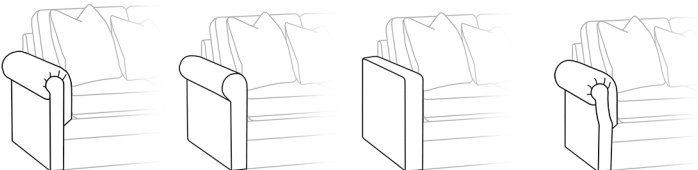

Mayo

Sleepers

STYLE	PIECE	#	OVERALL HEIGHT	OVERALL WIDTH	OVERALL DEPTH	INSIDE WIDTH	INSIDE DEPTH	ARM HEIGHT	SEAT HEIGHT
27 SERIES	SOFA	10	36	88.5	38	71.5	21.5	26	21.5
	SLEEPER*	20	36	88.5	38	71.5	21.5	26	21.5
	LOVE	30	36	61	38	48	21.5	26	21.5
	CHAIR	40	36	39.5	38	23	21.5	26	21.5
	OTTOMAN	50	17.5	28.5	21.5				

CHOOSE THE ARM STYLE
PANEL, SOCK, TRACK OR NOTCH

Now a full group!

2711
 PANEL
 ARM

2712
 SOCK
 ARM

2713
 TRACK
 ARM

2714
 NOTCH
 ARM

2714F SLEEPER

2714F CHAIR AND OTTO