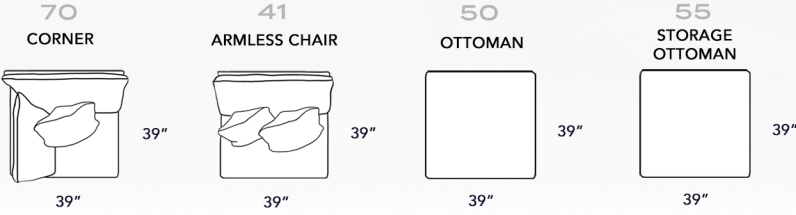

1516 SECTIONAL

INDIVIDUAL PIECES

POPULAR COMBINATIONS

STYLE INFORMATION

1516 GROUP

BACKS: LOOSE PILLOW BACKS
SEATING: SINUOUS SPRINGS
LEG USED: SQ 23 (2.125" TAPERED)
TOSS PILLOW USED:
EXTRA LARGE - 2350-W (22")
(SEE CHART)
4 FINISHES AVAILABLE

△ F70 CORNER (3) + F41 XA CHAIR (2)
F50 OTTOMAN (3)

AVAILABLE IN
FABRIC

R, RM, U, UM FABRICS

PILLOWS BY PIECE

CORNER 1 XP
XA CHAIR 1 XP, 1 XP
OTTOMAN -
STORAGE OTTO -

	#	OVERALL HEIGHT	OVERALL WIDTH	OVERALL DEPTH	INSIDE WIDTH	INSIDE DEPTH	ARM HEIGHT	SEAT HEIGHT
XA CHAIR	41	39	39	39	39	24	-	21.5
OTTOMAN	50	39	39	39	24	24	-	21.5
STORAGE OTT	55	21.5	39	39	-	-	-	-
CORNER	70	21.5	39	39	-	-	-	-