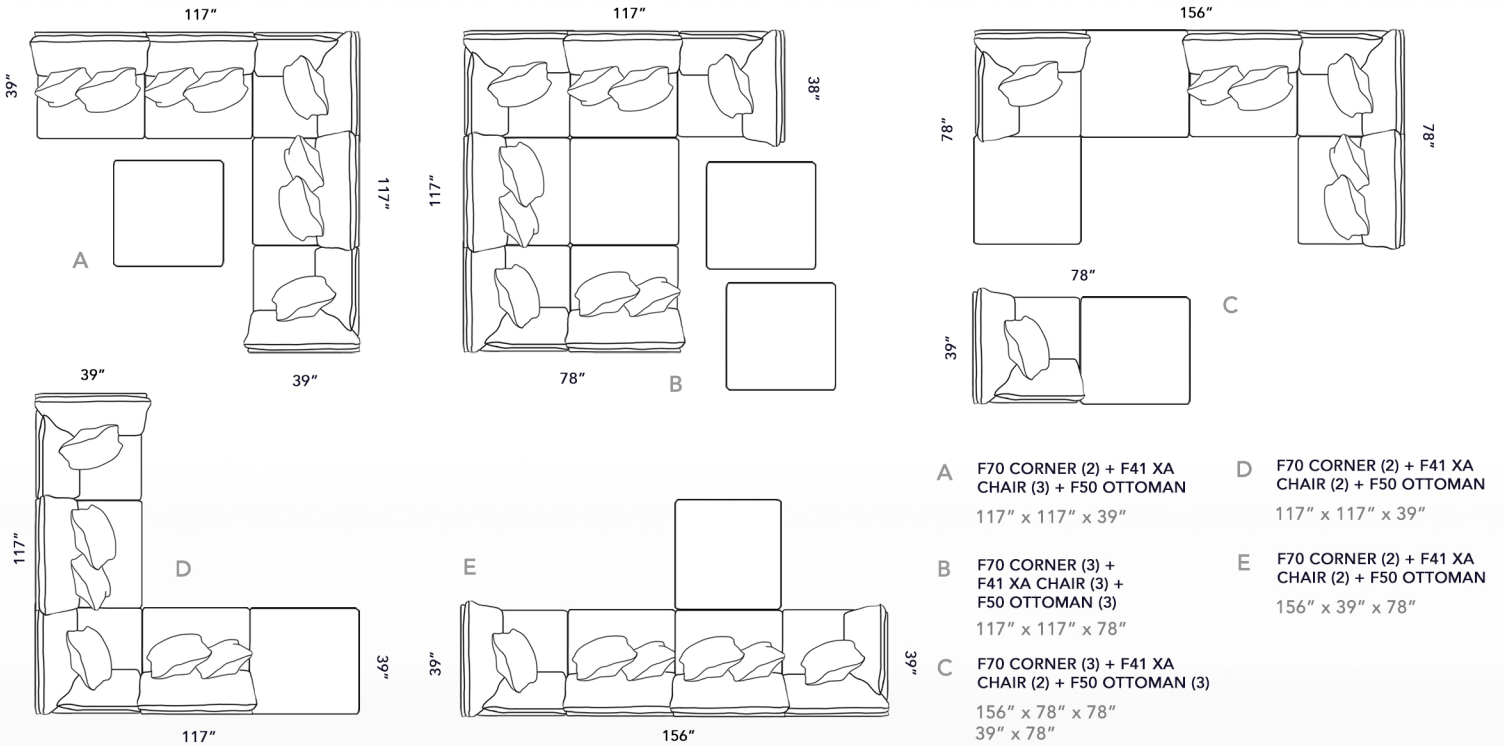

1516 SECTIONAL

INDIVIDUAL PIECES

POPULAR COMBINATIONS

STYLE INFORMATION

1516 GROUP

BACKS: LOOSE PILLOW BACKS
SEATING: SINUOUS SPRINGS
LEG USED: SQ 23 (2.125" TAPERED)
TOSS PILLOW USED:
EXTRA LARGE - 2350-W (22")
(SEE CHART)
4 FINISHES AVAILABLE

△ F70 CORNER (3) + F41 XA CHAIR (2)
F50 OTTOMAN (3)

AVAILABLE IN
FABRIC

R, RM, U, UM FABRICS

PILLOWS BY PIECE

CORNER 1 XP
XA CHAIR 1 XP, 1 XP
OTTOMAN -
STORAGE OTTO -

	#	OVERALL HEIGHT	OVERALL WIDTH	OVERALL DEPTH	INSIDE WIDTH	INSIDE DEPTH	ARM HEIGHT	SEAT HEIGHT
XA CHAIR	41	39	39	39	39	24	-	21.5
OTTOMAN	50	39	39	39	24	24	-	21.5
STORAGE OTT	55	21.5	39	39	-	-	-	-
CORNER	70	21.5	39	39	-	-	-	-