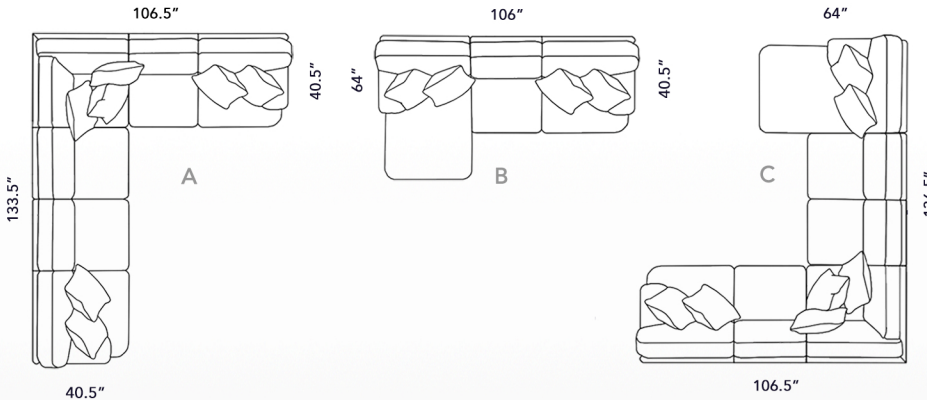

3620 SECTIONAL

INDIVIDUAL PIECES

POPULAR COMBINATIONS

PILLOWS BY PIECE

A	15 LF SOFA +	SOFA	4 XP
	74 RF CORNER SOFA	LOVESEAT	4 XP
B	65 LF CHAISE +	CHAIR	2 XP
	34 RF LOVESEAT	OTTOMAN	-
	64" x 106" x 40.5"	RF SOFA	2 XP
		LF SOFA	2 XP
		XA LOVESEAT	-
		XA CHAIR	-
		RF LOVESEAT	2 XP
C	74 RF CORNER SOFA +	LF LOVESEAT	2 XP
	31 ARMLESS LOVESEAT +	RF CHAIR	2 XP
	65 LF CHAISE	LF CHAIR	2 XP
	106.5" x 136.5" x 64"	RF CHAISE	2 XP
		LF CHAISE	2 XP
		CORNER	3 XP
		WEDGE	3 XP
		RF C. SOFA	5 XP
		LF C. SOFA	5 XP

STYLE INFORMATION

3620 GROUP

BACKS: LOOSE PILLOW BACK
SEATING: SINUOUS SPRINGS
LEG USED: #15 (3" BUN)
TOSS PILLOW USED:
EXTRA LARGE - 2350-W (22")
NAILHEAD OPTIONAL,
4 FINISHES AVAILABLE

△ F35 LEFT-FACING LOVESEAT +
F64 RIGHT-FACING CHAISE

AVAILABLE IN
LEATHER, FABRIC
AND LEATHER/FABRIC
COMBINATION

R, RM FABRICS
LTH LEATHERS

	#	OVERALL HEIGHT	OVERALL WIDTH	OVERALL DEPTH	INSIDE WIDTH	INSIDE DEPTH	ARM HEIGHT	SEAT HEIGHT
SOFA	10	39	103	40.5	80	24	26	21
LOVESEAT	30	39	76	40.5	53	24	26	21
CHAIR	40	39	60	40.5	38	24	26	21
OTTOMAN	50	18	41	28				
RF SOFA	14	39	93	40.5	80	24	26	21
LF SOFA	15	39	93	40.5	80	24	26	21
XA LOVESEAT	31	39	54	40.5	54	24		21
XA CHAIR	41	39	27	40.5	27	24		21
RF LOVESEAT	34	39	66	40.5	54	24	26	21
LF LOVESEAT	35	39	66	40.5	54	24	26	21
RF CHAIR	44	39	39	40.5	27	24	26	21
LF CHAIR	45	39	39	40.5	27	24	26	21
RF CHAISE	64	39	40	64	28	47	26	21
LF CHAISE	65	39	40	64	28	47	26	21
CORNER	70	39	40.5	22.5	24	24		21
WEDGE	71	39	51	33	33			21
RF C. SOFA	74	39	106.5	40.5	76	24	26	21
LF C. SOFA	75	39	106.5	40.5	76	24	26	21