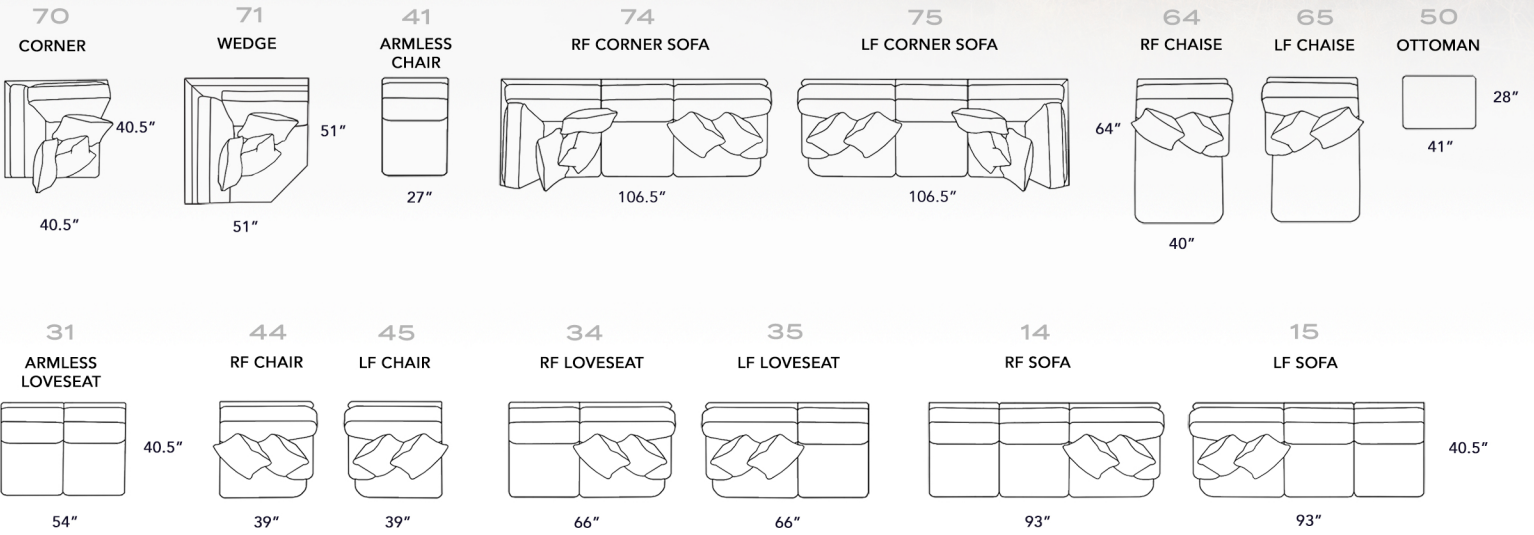

3620 SECTIONAL

INDIVIDUAL PIECES

POPULAR COMBINATIONS

PILLOWS BY PIECE

A	15 LF SOFA +	SOFA	4 XP
	74 RF CORNER SOFA	LOVESEAT	4 XP
B	65 LF CHAISE +	CHAIR	2 XP
	34 RF LOVESEAT	OTTOMAN	-
	64" x 106" x 40.5"	RF SOFA	2 XP
		LF SOFA	2 XP
		XA LOVESEAT	-
		XA CHAIR	-
		RF LOVESEAT	2 XP
C	74 RF CORNER SOFA +	LF LOVESEAT	2 XP
	31 ARMLESS LOVESEAT +	RF CHAIR	2 XP
	65 LF CHAISE	LF CHAIR	2 XP
	106.5" x 136.5" x 64"	RF CHAISE	2 XP
		LF CHAISE	2 XP
		CORNER	3 XP
		WEDGE	3 XP
		RF C. SOFA	5 XP
		LF C. SOFA	5 XP

STYLE INFORMATION

3620 GROUP

BACKS: LOOSE PILLOW BACK
SEATING: SINUOUS SPRINGS
LEG USED: #15 (3" BUN)
TOSS PILLOW USED:
EXTRA LARGE - 2350-W (22")
NAILHEAD OPTIONAL,
4 FINISHES AVAILABLE

△ F35 LEFT-FACING LOVESEAT +
F64 RIGHT-FACING CHAISE

AVAILABLE IN
LEATHER, FABRIC
AND LEATHER/FABRIC
COMBINATION

R, RM FABRICS
LTH LEATHERS

	#	OVERALL HEIGHT	OVERALL WIDTH	OVERALL DEPTH	INSIDE WIDTH	INSIDE DEPTH	ARM HEIGHT	SEAT HEIGHT
SOFA	10	39	103	40.5	80	24	26	21
LOVESEAT	30	39	76	40.5	53	24	26	21
CHAIR	40	39	60	40.5	38	24	26	21
OTTOMAN	50	18	41	28				
RF SOFA	14	39	93	40.5	80	24	26	21
LF SOFA	15	39	93	40.5	80	24	26	21
XA LOVESEAT	31	39	54	40.5	54	24		21
XA CHAIR	41	39	27	40.5	27	24		21
RF LOVESEAT	34	39	66	40.5	54	24	26	21
LF LOVESEAT	35	39	66	40.5	54	24	26	21
RF CHAIR	44	39	39	40.5	27	24	26	21
LF CHAIR	45	39	39	40.5	27	24	26	21
RF CHAISE	64	39	40	64	28	47	26	21
LF CHAISE	65	39	40	64	28	47	26	21
CORNER	70	39	40.5	22.5	24	24		21
WEDGE	71	39	51	33	33			21
RF C. SOFA	74	39	106.5	40.5	76	24	26	21
LF C. SOFA	75	39	106.5	40.5	76	24	26	21