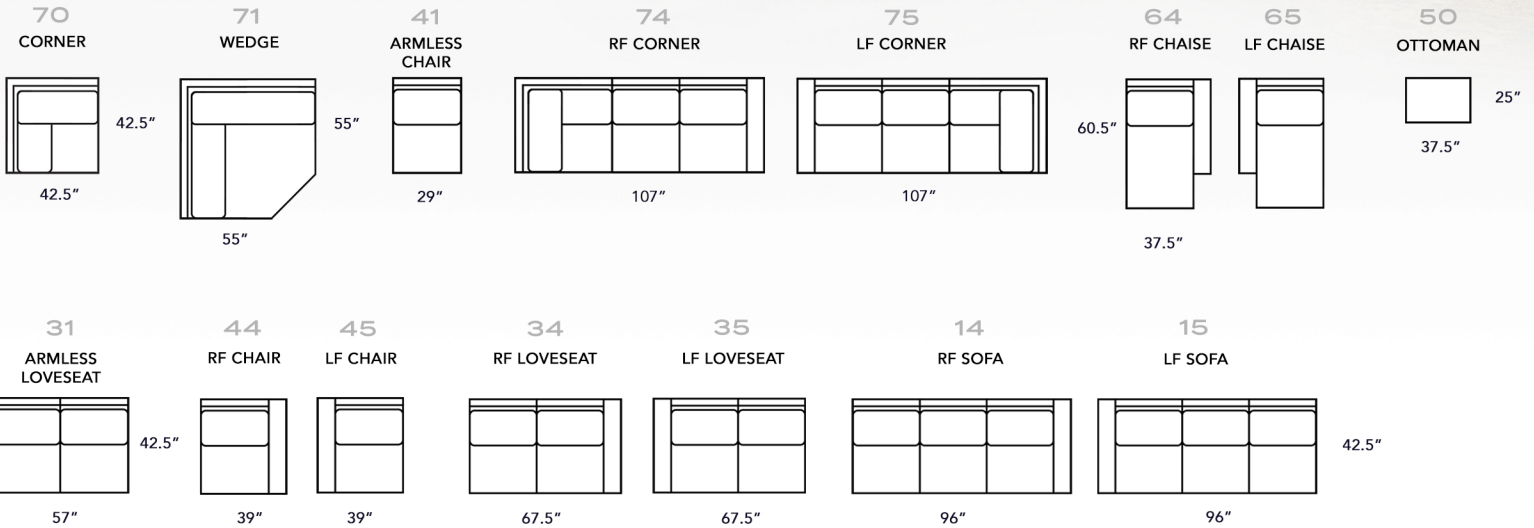

2100 SECTIONAL

INDIVIDUAL PIECES

POPULAR COMBINATIONS

PILLOWS BY PIECE

A	15 LF SOFA + 74 RF CORNER SOFA	SOFA	2 XP, 2 MP
	138.5" x 107" x 42.5"	LOVESEAT	2 XP, 2 MP
B	65 LF CHAISE + 34 RF LOVESEAT	CHAIR	2 XP
	105" x 60.5"	OTTOMAN	-
C	75 LF CORNER SOFA + 31 ARMLESS LOVESEAT + 64 RF CHAISE	RF SOFA	1 XP, 1 MP
		LF SOFA	1 XP, 1 MP
		XA LOVESEAT	-
		XA CHAIR	-
		RF LOVESEAT	1 XP, 1 MP
		LF LOVESEAT	1 XP, 1 MP
		RF CHAIR	1 XP, 1 MP
		LF CHAIR	1 XP, 1 MP
		RF CHAISE	1 XP, 1 MP
		LF CHAISE	1 XP, 1 MP
	CORNER	2 XP, 1 MP	
	WEDGE	2 XP, 1 MP	
	RF C. SOFA	3 XP, 2 MP	
	LF C. SOFA	3 XP, 2 MP	

STYLE INFORMATION

2100 GROUP

BACKS: LOOSE PILLOW BACKS
 SEATING: SINUOUS SPRINGS
 LEG USED: #56 (4)
 TOSS PILLOW USED:
 EXTRA LARGE - 2350-W (22")
 MEDIUM - 2150-W (20")
 NAILHEAD OPTIONAL,
 4 FINISHES AVAILABLE

F15 LEFT-FACING SOFA +
 F74 RIGHT-FACING CORNER SOFA
 + F55 STORAGE OTTOMAN

AVAILABLE IN
 LEATHER, FABRIC

R, RM FABRICS
 LEATHER

	#	OVERALL HEIGHT	OVERALL WIDTH	OVERALL DEPTH	INSIDE WIDTH	INSIDE DEPTH	ARM HEIGHT	SEAT HEIGHT
SOFA	10	39	102	42.5	86	26	24.5	20
LOVESEAT	30	39	73.5	42.5	57.5	26	24.5	20
CHAIR	40	39	44.5	42.5	28.5	26	24.5	20
OTTOMAN	50	17	37.5	25				
STORAGE OTTO	55	20.5	38	38				
RF SOFA	14	39	96	42.5	86	26	24.5	20
LF SOFA	15	39	96	42.5	86	26	24.5	20
XA LOVESEAT	31	39	57	42.5	57.5	26		20
RF LOVESEAT	34	39	67.5	42.5	57.5	26	24.5	20
LF LOVESEAT	35	39	67.5	42.5	57.5	26	24.5	20
XA CHAIR	41	39	29	42.5	29	26		20
RF CHAIR	44	39	39	42.5	29	26	24.5	20
LF CHAIR	45	39	39	42.5	29	26	24.5	20
RF CHAISE	64	39	37.5	60.5	28.5	44	24.5	20
LF CHAISE	65	39	37.5	60.5	28.5	44	24.5	20
CORNER	70	39	42.5	42.5	26	26		20
WEDGE	71	39	55	55	38.5	26		20
RF C. SOFA	74	39	107	42.5	83	26	24.5	20
LF C. SOFA	75	39	107	42.5	83	26	24.5	20