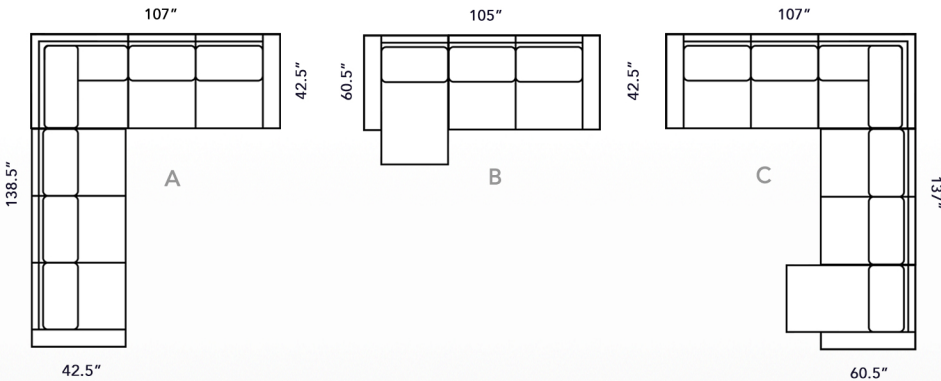

2100 SECTIONAL

INDIVIDUAL PIECES

POPULAR COMBINATIONS

PILLOWS BY PIECE

A	15 LF SOFA + 74 RF CORNER SOFA	SOFA	2 XP, 2 MP
	138.5" x 107" x 42.5"	LOVESEAT	2 XP, 2 MP
B	65 LF CHAISE + 34 RF LOVESEAT	CHAIR	2 XP
	105" x 60.5"	OTTOMAN	-
C	75 LF CORNER SOFA + 31 ARMLESS LOVESEAT + 64 RF CHAISE	RF SOFA	1 XP, 1 MP
		LF SOFA	1 XP, 1 MP
		XA LOVESEAT	-
		XA CHAIR	-
		RF LOVESEAT	1 XP, 1 MP
		LF LOVESEAT	1 XP, 1 MP
		RF CHAIR	1 XP, 1 MP
		LF CHAIR	1 XP, 1 MP
		RF CHAISE	1 XP, 1 MP
		LF CHAISE	1 XP, 1 MP
	CORNER	2 XP, 1 MP	
	WEDGE	2 XP, 1 MP	
	RF C. SOFA	3 XP, 2 MP	
	LF C. SOFA	3 XP, 2 MP	

STYLE INFORMATION

2100 GROUP

BACKS: LOOSE PILLOW BACKS
 SEATING: SINUOUS SPRINGS
 LEG USED: #56 (4)
 TOSS PILLOW USED:
 EXTRA LARGE - 2350-W (22")
 MEDIUM - 2150-W (20")
 NAILHEAD OPTIONAL,
 4 FINISHES AVAILABLE

F15 LEFT-FACING SOFA +
 F74 RIGHT-FACING CORNER SOFA
 + F55 STORAGE OTTOMAN

AVAILABLE IN
 LEATHER, FABRIC

R, RM FABRICS
 LEATHER

	#	OVERALL HEIGHT	OVERALL WIDTH	OVERALL DEPTH	INSIDE WIDTH	INSIDE DEPTH	ARM HEIGHT	SEAT HEIGHT
SOFA	10	39	102	42.5	86	26	24.5	20
LOVESEAT	30	39	73.5	42.5	57.5	26	24.5	20
CHAIR	40	39	44.5	42.5	28.5	26	24.5	20
OTTOMAN	50	17	37.5	25				
STORAGE OTTO	55	20.5	38	38				
RF SOFA	14	39	96	42.5	86	26	24.5	20
LF SOFA	15	39	96	42.5	86	26	24.5	20
XA LOVESEAT	31	39	57	42.5	57.5	26		20
RF LOVESEAT	34	39	67.5	42.5	57.5	26	24.5	20
LF LOVESEAT	35	39	67.5	42.5	57.5	26	24.5	20
XA CHAIR	41	39	29	42.5	29	26		20
RF CHAIR	44	39	39	42.5	29	26	24.5	20
LF CHAIR	45	39	39	42.5	29	26	24.5	20
RF CHAISE	64	39	37.5	60.5	28.5	44	24.5	20
LF CHAISE	65	39	37.5	60.5	28.5	44	24.5	20
CORNER	70	39	42.5	42.5	26	26		20
WEDGE	71	39	55	55	38.5	26		20
RF C. SOFA	74	39	107	42.5	83	26	24.5	20
LF C. SOFA	75	39	107	42.5	83	26	24.5	20