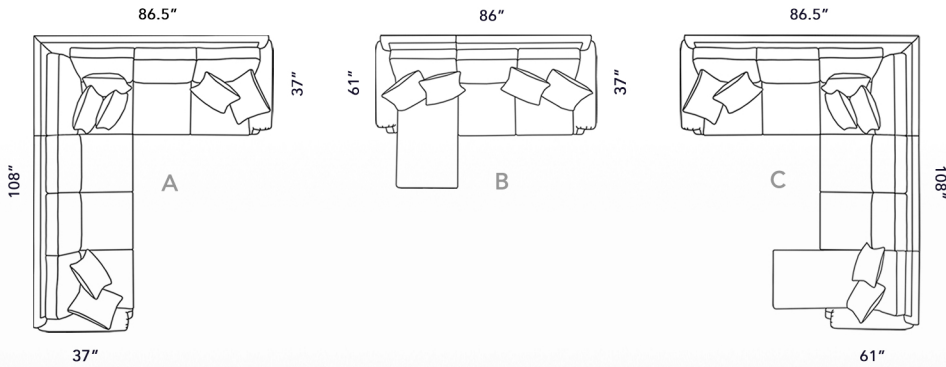

3311 SECTIONAL

INDIVIDUAL PIECES

POPULAR COMBINATIONS

PILLOWS BY PIECE

Combination	Items	Pillow Count
A	15 LF SOFA + 74 RF CORNER SOFA	2 XP, 2 MP
	LOVESEAT	2 XP, 2 MP
	CHAIR	1 MKP
	OTTOMAN	-
	RF SOFA	1 XP, 1 MP
B	65 LF CHAISE + 34 RF LOVESEAT	1 XP, 1 MP
	LF SOFA	1 XP, 1 MP
	XA LOVESEAT	-
	XA CHAIR	-
C	75 LF CORNER SOFA + 31 ARMLESS LOVESEAT + 64 RF CHAISE	1 XP, 1 MP
	RF LOVESEAT	1 XP, 1 MP
	LF LOVESEAT	1 XP, 1 MP
	RF CHAIR	1 XP, 1 MP
	LF CHAIR	1 XP, 1 MP
	RF CHAISE	1 XP, 1 MP
	LF CHAISE	1 XP, 1 MP
	CORNER	2 XP, 1 MP
	WEDGE	2 XP, 1 MP
	RF C. SOFA	3 XP, 2 MP
LF C. SOFA	3 XP, 2 MP	

STYLE INFORMATION

3311 GROUP

BACKS: LOOSE PILLOW BACK
SEATING: SINUOUS SPRINGS
LEG USED: #9 (FRONT) #12 (BACK)
TOSS PILLOW USED:
EXTRA LARGE - 23S0-W (22")
MEDIUM - 21S0-W (20")
NAILHEAD OPTIONAL,
5 FINISHES AVAILABLE

^ F75 LEFT-FACING CORNER SOFA + F14 RIGHT-FACING SOFA

AVAILABLE IN
LEATHER AND FABRIC

R, RM, U, UM FABRICS
LTH LEATHERS

#	OVERALL HEIGHT	OVERALL WIDTH	OVERALL DEPTH	INSIDE WIDTH	INSIDE DEPTH	ARM HEIGHT	SEAT HEIGHT
SOFA	10	37	79	37	64.5	21	26
LOVESEAT	30	37	57	37	42.5	21	26
CHAIR	40	37	36	37	21.5	21	26
OTTOMAN	50	17	26	21			
RF SOFA	14	37	71	37	64	21	26
LF SOFA	15	37	71	37	64	21	26
XA LOVESEAT	31	37	43	37	43	21	20
XA CHAIR	41	37	21.5	37	21.5	21	20
RF LOVESEAT	34	37	50	37	42.5	21	26
LF LOVESEAT	35	37	50	37	42.5	21	26
RF CHAIR	44	37	28	37	21.5	21	26
LF CHAIR	45	37	28	37	21.5	21	26
RF CHAISE	64	37	36	61	28	43	26
LF CHAISE	65	37	36	61	28	43	26
CORNER	70	37	37	37	21	21	20
WEDGE	71	37	45	45	29	29	20
RF C. SOFA	74	37	86.5	37	63.5	21	26
LF C. SOFA	75	37	86.5	37	63.5	21	26