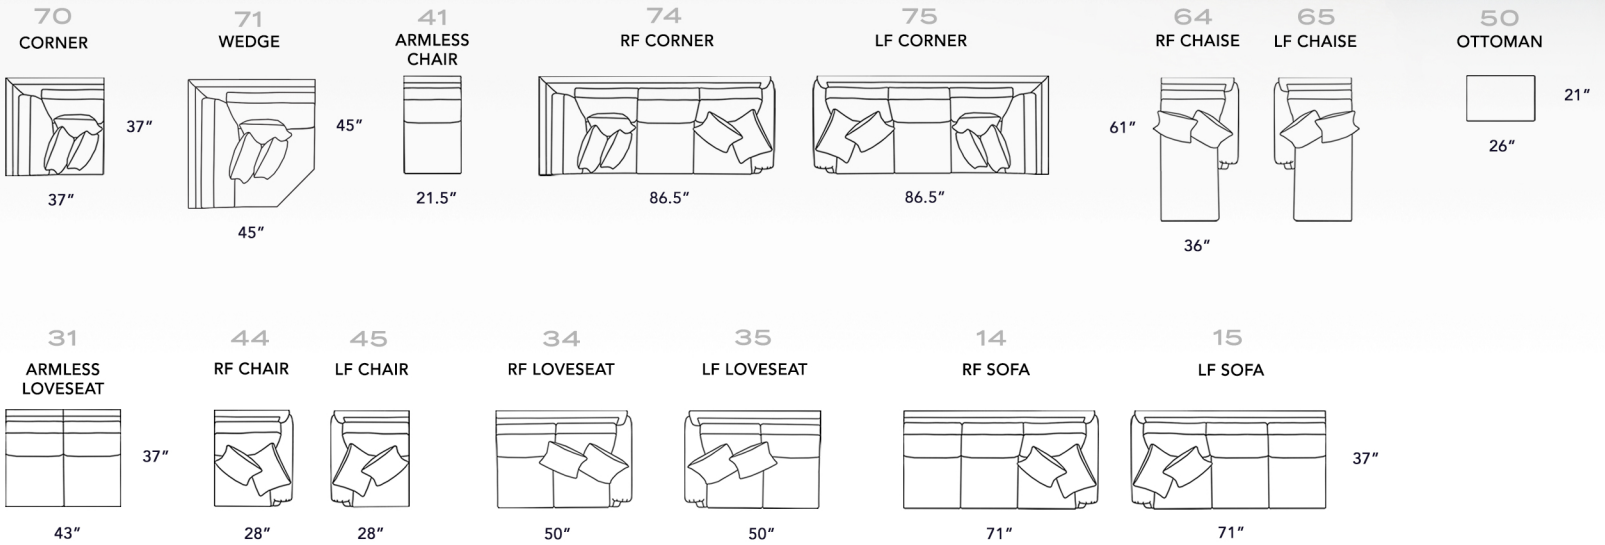

3311 SECTIONAL

INDIVIDUAL PIECES

POPULAR COMBINATIONS

PILLOWS BY PIECE

Combination	Items	Pillow Count
A	15 LF SOFA + 74 RF CORNER SOFA	2 XP, 2 MP
	LOVESEAT	2 XP, 2 MP
	CHAIR	1 MKP
	OTTOMAN	-
	RF SOFA	1 XP, 1 MP
B	65 LF CHAISE + 34 RF LOVESEAT	1 XP, 1 MP
	LF SOFA	1 XP, 1 MP
	XA LOVESEAT	-
	XA CHAIR	-
C	75 LF CORNER SOFA + 31 ARMLESS LOVESEAT + 64 RF CHAISE	1 XP, 1 MP
	RF LOVESEAT	1 XP, 1 MP
	LF LOVESEAT	1 XP, 1 MP
	RF CHAIR	1 XP, 1 MP
	LF CHAIR	1 XP, 1 MP
	RF CHAISE	1 XP, 1 MP
	LF CHAISE	1 XP, 1 MP
	CORNER	2 XP, 1 MP
	WEDGE	2 XP, 1 MP
	RF C. SOFA	3 XP, 2 MP
LF C. SOFA	3 XP, 2 MP	

STYLE INFORMATION

3311 GROUP

BACKS: LOOSE PILLOW BACK
SEATING: SINUOUS SPRINGS
LEG USED: #9 (FRONT) #12 (BACK)
TOSS PILLOW USED:
EXTRA LARGE - 23S0-W (22")
MEDIUM - 21S0-W (20")
NAILHEAD OPTIONAL,
5 FINISHES AVAILABLE

^ F75 LEFT-FACING CORNER SOFA + F14 RIGHT-FACING SOFA

AVAILABLE IN
LEATHER AND FABRIC

R, RM, U, UM FABRICS
LTH LEATHERS

#	OVERALL HEIGHT	OVERALL WIDTH	OVERALL DEPTH	INSIDE WIDTH	INSIDE DEPTH	ARM HEIGHT	SEAT HEIGHT
SOFA	10	37	79	37	64.5	21	26
LOVESEAT	30	37	57	37	42.5	21	26
CHAIR	40	37	36	37	21.5	21	26
OTTOMAN	50	17	26	21			
RF SOFA	14	37	71	37	64	21	26
LF SOFA	15	37	71	37	64	21	26
XA LOVESEAT	31	37	43	37	43	21	20
XA CHAIR	41	37	21.5	37	21.5	21	20
RF LOVESEAT	34	37	50	37	42.5	21	26
LF LOVESEAT	35	37	50	37	42.5	21	26
RF CHAIR	44	37	28	37	21.5	21	26
LF CHAIR	45	37	28	37	21.5	21	26
RF CHAISE	64	37	36	61	28	43	26
LF CHAISE	65	37	36	61	28	43	26
CORNER	70	37	37	37	21	21	20
WEDGE	71	37	45	45	29	29	20
RF C. SOFA	74	37	86.5	37	63.5	21	26
LF C. SOFA	75	37	86.5	37	63.5	21	26