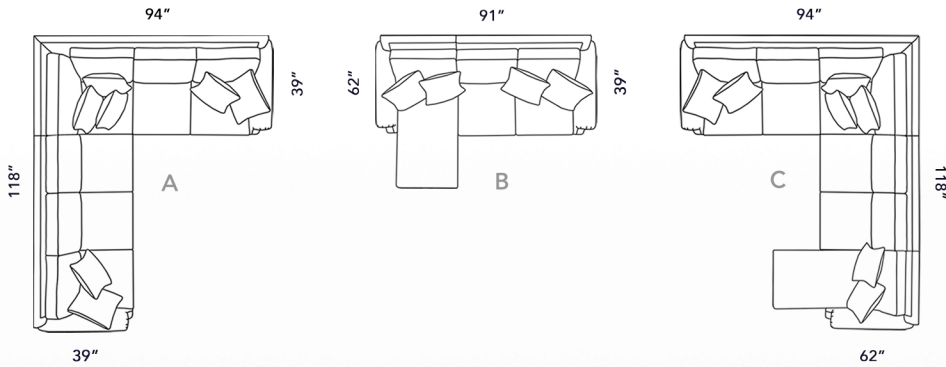

4040 SECTIONAL

INDIVIDUAL PIECES

POPULAR COMBINATIONS

PILLOWS BY PIECE

Combination	Item	Pillow Count
A	15 LF SOFA	2 XP, 2 MP
	74 RF CORNER SOFA	2 XP, 2 MP
	CHAIR	1 LKP
	LOVESEAT	-
	OTTOMAN	-
B	65 LF CHAISE	1 XP, 1 MP
	34 RF LOVESEAT	1 XP, 1 MP
	XA LOVESEAT	-
	XA CHAIR	-
	RF LOVESEAT	1 XP, 1 MP
C	75 LF CORNER SOFA	1 XP, 1 MP
	31 ARMLESS LOVESEAT	1 XP, 1 MP
	64 RF CHAISE	1 XP, 1 MP
	RF CHAIR	1 XP, 1 MP
	LF CHAIR	1 XP, 1 MP
	RF CHAISE	1 XP, 1 MP
	LF CHAISE	1 XP, 1 MP
	CORNER	2 XP, 1 MP
	WEDGE	2 XP, 1 MP
	RF C. SOFA	3 XP, 2 MP
LF C. SOFA	3 XP, 2 MP	

STYLE INFORMATION

4040 GROUP

BACKS: ATTACHED PILLOW BACKS
 SEATING: SINUOUS SPRINGS
 LEG USED: #9 (FRONT), #12 (BACK)
 TOSS PILLOW USED:
 EXTRA LARGE - 23S0-W (22")
 MEDIUM - 21S0-W (20")
 NAILHEAD OPTIONAL,
 4 FINISHES AVAILABLE

^ F15 LEFT-FACING SOFA + F71 WEDGE + F34 RIGHT-FACING LOVESEAT

AVAILABLE IN
 LEATHER, FABRIC

R, RM, U, UM FABRICS
 LTH LEATHERS

#	OVERALL HEIGHT	OVERALL WIDTH	OVERALL DEPTH	INSIDE WIDTH	INSIDE DEPTH	ARM HEIGHT	SEAT HEIGHT
SOFA	10 37	86.5	39	70	22	26.5	21
LOVESEAT	30 37	63	39	47	22	26.5	21
CHAIR	40 37	40	39	22.5	22	26.5	21
OTTOMAN	50 19	28	39				
RF SOFA	14 37	79	39	71	22	26.5	21
LF SOFA	15 37	79	39	71	22	26.5	21
XA LOVESEAT	31 37	48	39	48	22	21	21
XA CHAIR	41 37	55	39	46	22	21	21
RF LOVESEAT	34 37	55	39	46	22	26.5	21
LF LOVESEAT	35 37	24	39	24	22	26.5	21
RF CHAIR	44 37	32	39	23.5	22	26.5	21
LF CHAIR	45 37	32	39	23.5	22	26.5	21
RF CHAISE	64 37	36	62	28	22	26.5	21
LF CHAISE	65 37	36	62	28	22	26.5	21
CORNER	70 37	39	39	22	22	21	21
WEDGE	71 37	47.5	47.5	30.5	30.5	21	21
RF C. SOFA	74 37	94	39	77	22	26.5	21
LF C. SOFA	75 37	94	39	77	22	26.5	21