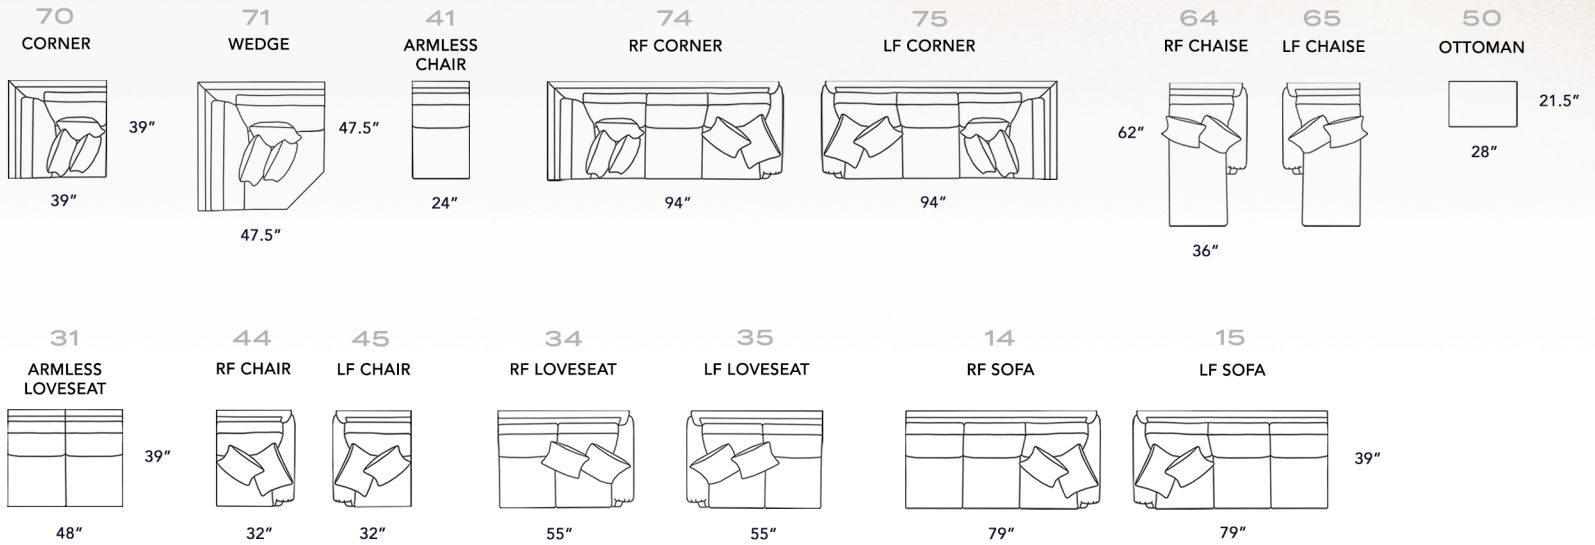

4040 SECTIONAL

INDIVIDUAL PIECES

POPULAR COMBINATIONS

PILLOWS BY PIECE

Combination	Item	Pillow Count
A	15 LF SOFA	2 XP, 2 MP
	74 RF CORNER SOFA	2 XP, 2 MP
	CHAIR	1 LKP
	LOVESEAT	-
	OTTOMAN	-
B	65 LF CHAISE	1 XP, 1 MP
	34 RF LOVESEAT	1 XP, 1 MP
	XA LOVESEAT	-
	XA CHAIR	-
	RF LOVESEAT	1 XP, 1 MP
C	75 LF CORNER SOFA	1 XP, 1 MP
	31 ARMLESS LOVESEAT	1 XP, 1 MP
	64 RF CHAISE	1 XP, 1 MP
	RF CHAIR	1 XP, 1 MP
	LF CHAIR	1 XP, 1 MP
	RF CHAISE	1 XP, 1 MP
	LF CHAISE	1 XP, 1 MP
	CORNER	2 XP, 1 MP
	WEDGE	2 XP, 1 MP
	RF C. SOFA	3 XP, 2 MP
LF C. SOFA	3 XP, 2 MP	

STYLE INFORMATION

4040 GROUP

BACKS: ATTACHED PILLOW BACKS
 SEATING: SINUOUS SPRINGS
 LEG USED: #9 (FRONT), #12 (BACK)
 TOSS PILLOW USED:
 EXTRA LARGE - 23S0-W (22")
 MEDIUM - 21S0-W (20")
 NAILHEAD OPTIONAL,
 4 FINISHES AVAILABLE

^ F15 LEFT-FACING SOFA + F71 WEDGE + F34 RIGHT-FACING LOVESEAT

AVAILABLE IN
 LEATHER, FABRIC

R, RM, U, UM FABRICS
 LTH LEATHERS

#	OVERALL HEIGHT	OVERALL WIDTH	OVERALL DEPTH	INSIDE WIDTH	INSIDE DEPTH	ARM HEIGHT	SEAT HEIGHT
SOFA	10 37	86.5	39	70	22	26.5	21
LOVESEAT	30 37	63	39	47	22	26.5	21
CHAIR	40 37	40	39	22.5	22	26.5	21
OTTOMAN	50 19	28	39				
RF SOFA	14 37	79	39	71	22	26.5	21
LF SOFA	15 37	79	39	71	22	26.5	21
XA LOVESEAT	31 37	48	39	48	22	21	21
XA CHAIR	41 37	55	39	46	22	21	21
RF LOVESEAT	34 37	55	39	46	22	26.5	21
LF LOVESEAT	35 37	24	39	24	22	26.5	21
RF CHAIR	44 37	32	39	23.5	22	26.5	21
LF CHAIR	45 37	32	39	23.5	22	26.5	21
RF CHAISE	64 37	36	62	28	22	26.5	21
LF CHAISE	65 37	36	62	28	22	26.5	21
CORNER	70 37	39	39	22	22	21	21
WEDGE	71 37	47.5	47.5	30.5	30.5	21	21
RF C. SOFA	74 37	94	39	77	22	26.5	21
LF C. SOFA	75 37	94	39	77	22	26.5	21